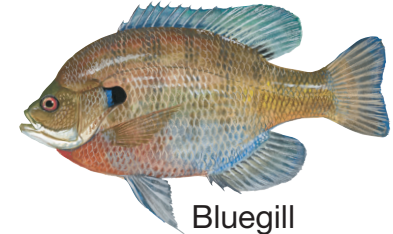

Peces de agua dulce en Carolina del Sur

Rainbow Trout
Trucha arco iris

American Shad
Sábalo americano

Striped Bass
Lobina rayada

Brook Trout
Trucha de arroyo

Blueback Herring
Arenque azul

Hybrid Bass
Lobina híbrida

Brown Trout
Trucha marrón

Threadfin Shad
Sardina maya

Gizzard Shad
Sábalo molleja

White Bass
Lobina blanca

Redfin Pickerel
Lucio norteamericano de aleta roja

Hickory Shad
Sábalo hickory

Common Carp
Carpa común

White Perch
Lubina blanca

Chain Pickerel
Lucio norteamericano

Bowfin
Aleta de arco

Yellow Perch
Perca canadiense

Spotted Sucker
Matalote moteado

Longnose Gar
Catán aguja

South Carolina Freshwater Fishes

Redear Sunfish
Mojarra oreja roja

Spotted Sunfish
Mojarra moteada

Redbreast Sunfish
Chopa de pecho colorado

Bluegill
Mojarra oreja azul

Black Crappie
Mojarra negra

White Crappie
Mojarra blanca

Warmouth
Perca boca tibia

Largemouth Bass
Lobina boca grande