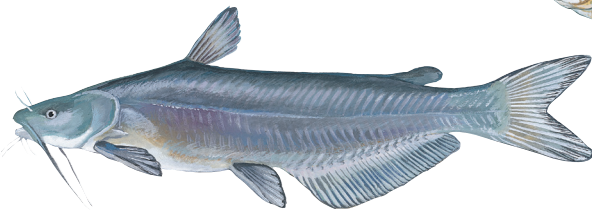

Peces de agua dulce en Carolina del Sur

Rainbow Trout
Trucha arco iris

American Shad
Sábalo americano

Striped Bass
Lobina rayada

Brook Trout
Trucha de arroyo

Blueback Herring
Arenque azul

Hybrid Bass
Lobina híbrida

White Perch
Lubina blanca

Chain Pickerel
Lucio norteamericano

Bowfin
Aleta de arco

Yellow Perch
Perca canadiense

Spotted Sucker
Matalote moteado

Longnose Gar
Catán aguja

South Carolina Freshwater Fishes

Redear Sunfish
Mojarra oreja roja

Spotted Sunfish
Mojarra moteada

Redbreast Sunfish
Chopa de pecho colorado

Bluegill
Mojarra oreja azul

Black Crappie
Mojarra negra

White Crappie
Mojarra blanca

Warmouth
Perca boca tibia

Largemouth Bass
Lobina boca grande

Pumpkinseed
Perca sol

Green Sunfish
Pez sol

Smallmouth Bass
Lobina boca chica

Flier
Aviador

Spotted Bass
Lobina moteada

Redeye Bass
Lobina ojicolorada

Blue Catfish
Bagre azul

Flathead Catfish
Bagre de cabeza plana