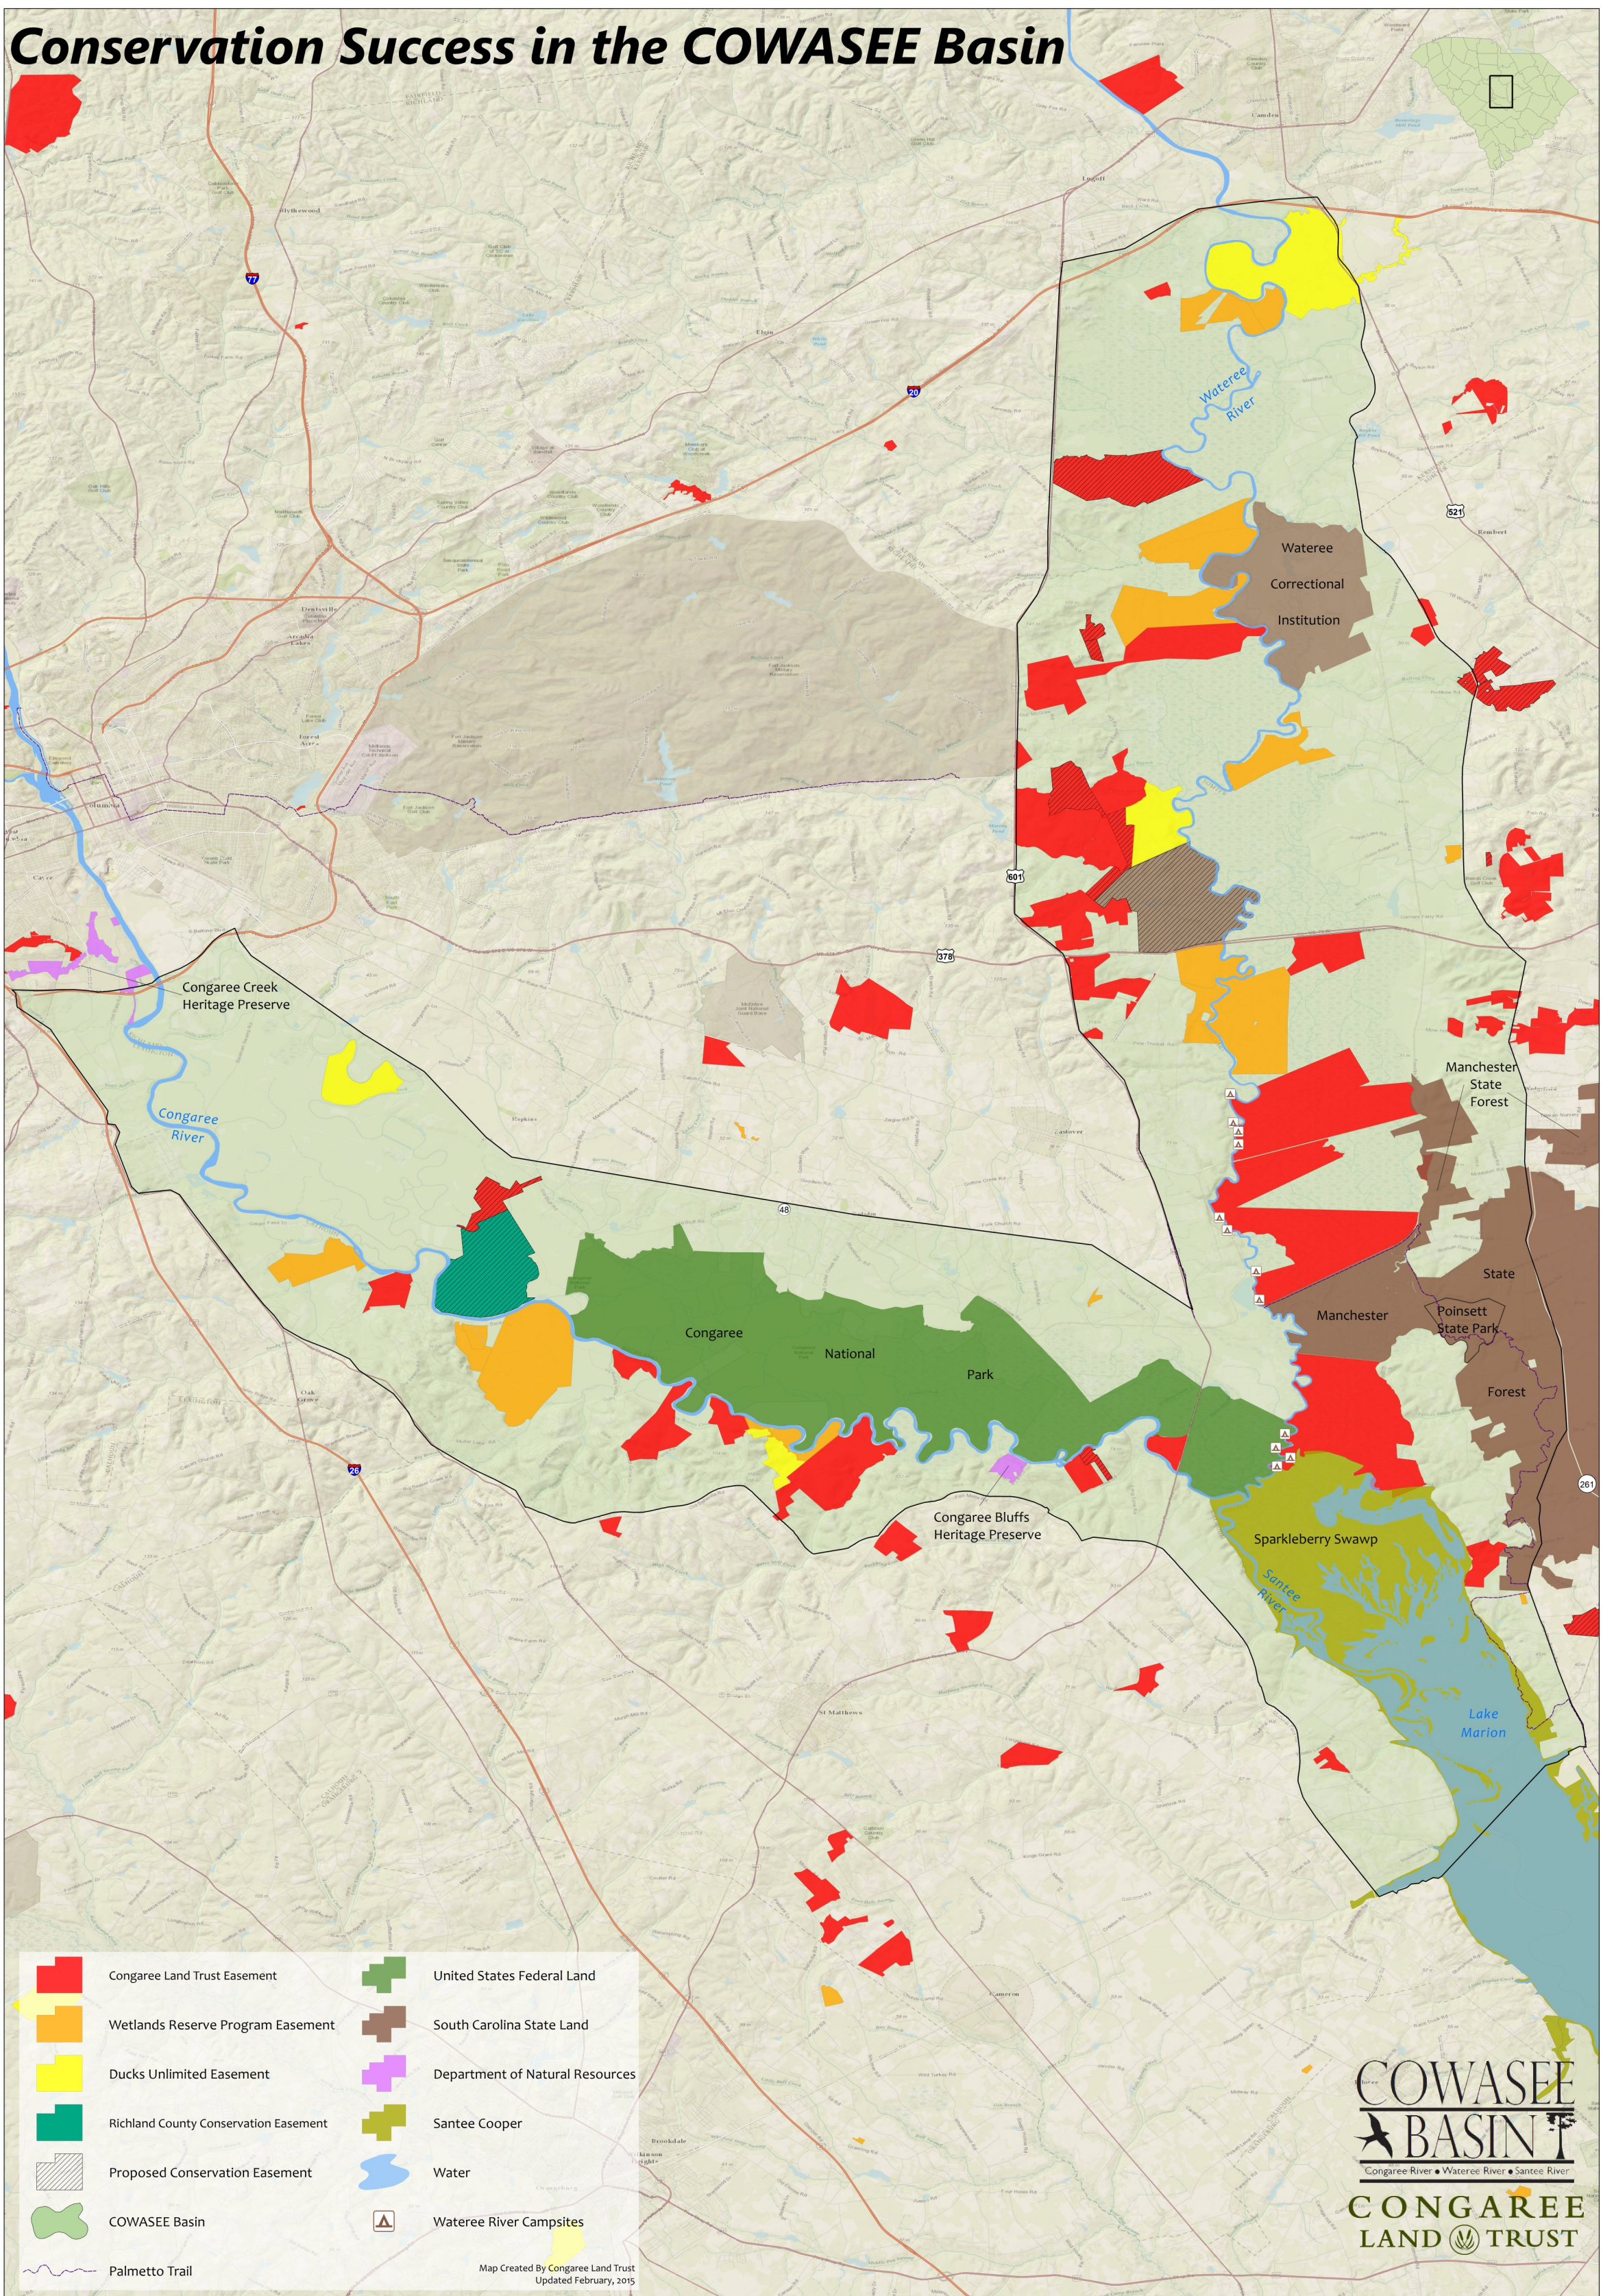

Conservation Success in the COWASEE Basin

Map Created By Congaree Land Trust
Updated February, 2015

COWASEE BASIN
Congaree River • Wateree River • Santee River
CONGAREE LAND TRUST