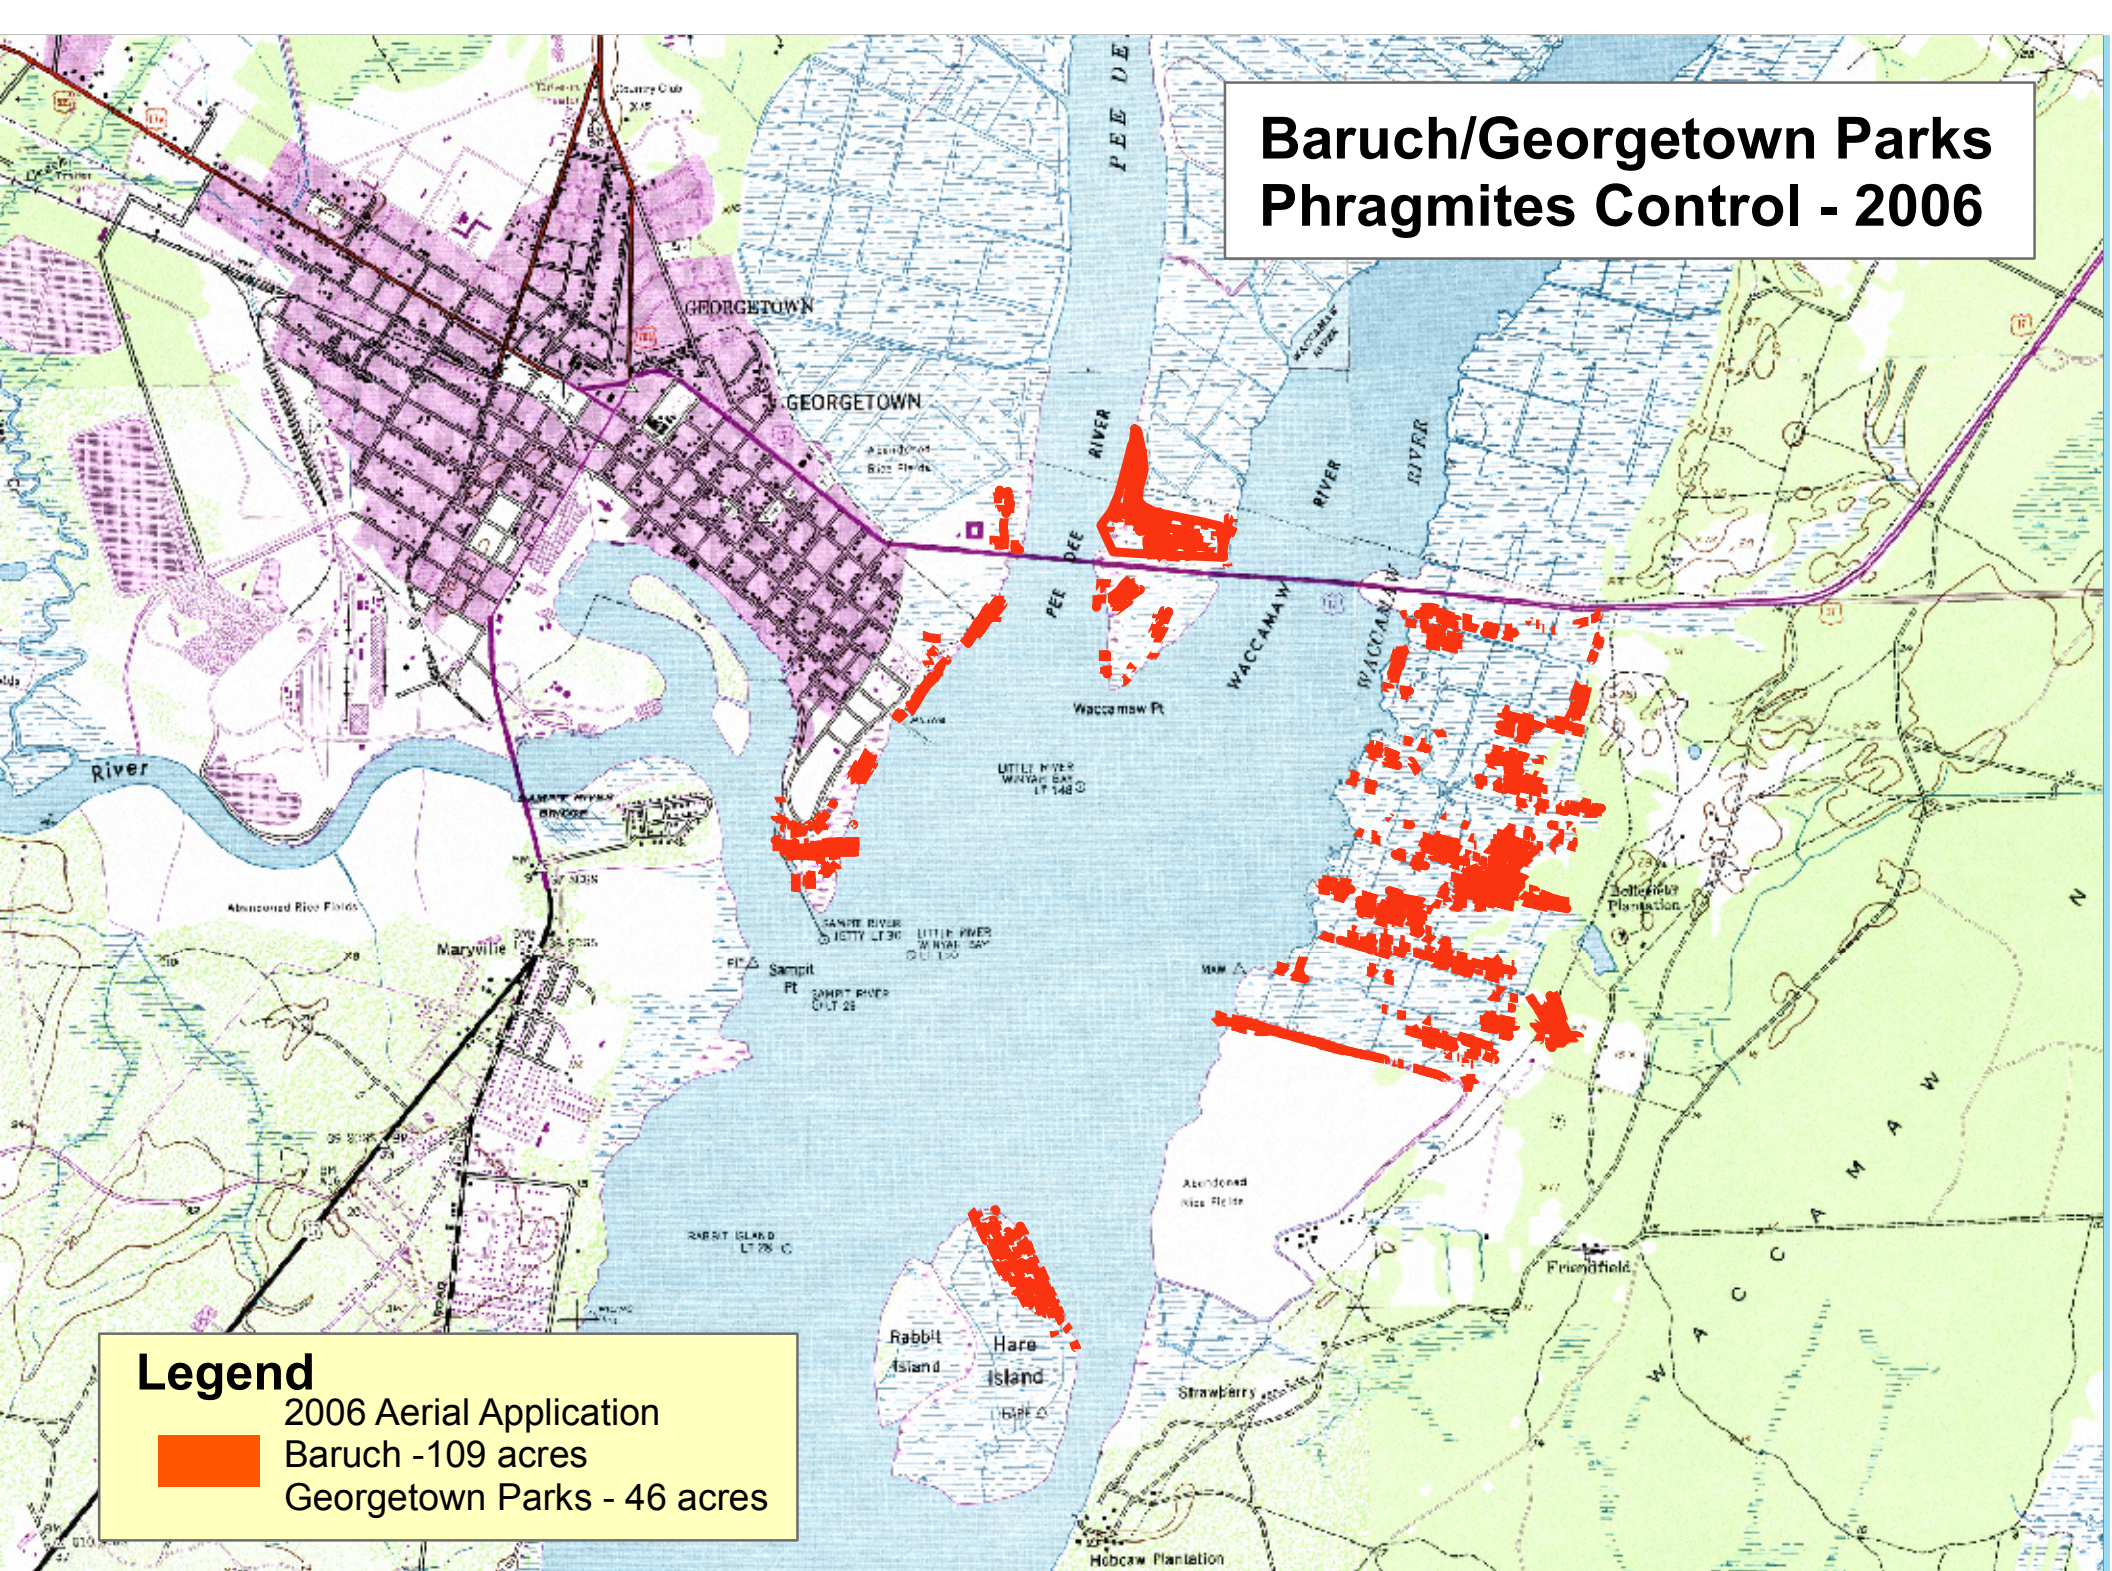

Baruch/Georgetown Parks Phragmites Control - 2006

Legend
2006 Aerial Application
Baruch - 109 acres
Georgetown Parks - 46 acres