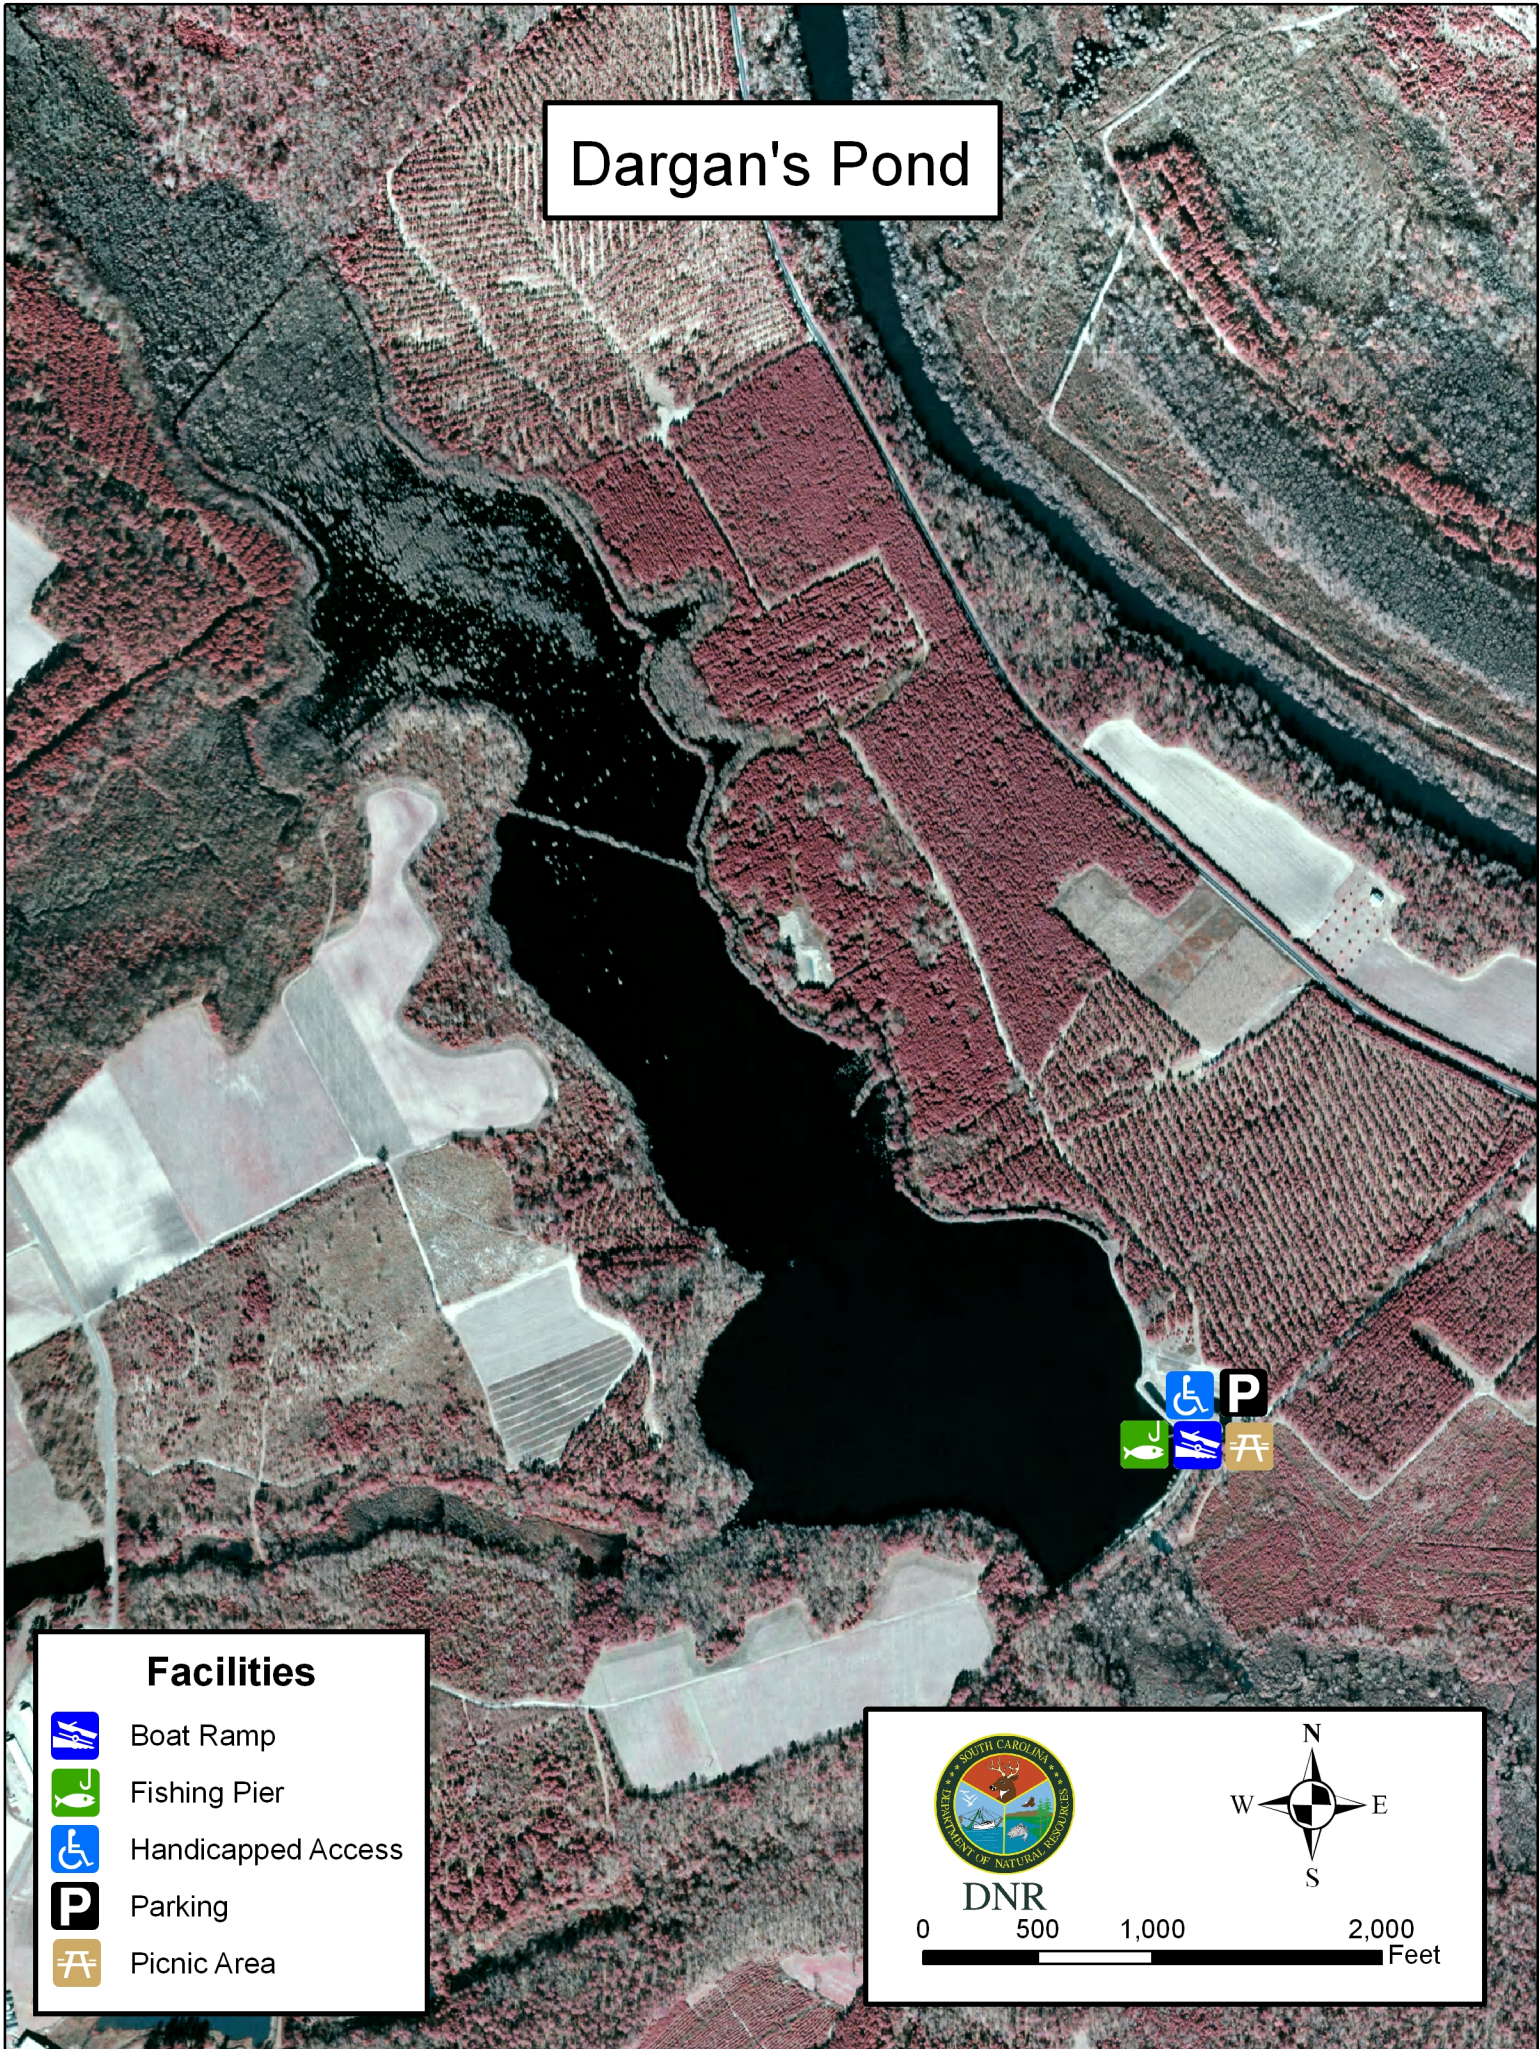

Dargan's Pond

Facilities

-  Boat Ramp
-  Fishing Pier
-  Handicapped Access
-  Parking
-  Picnic Area

DNR

0 500 1,000 2,000 Feet