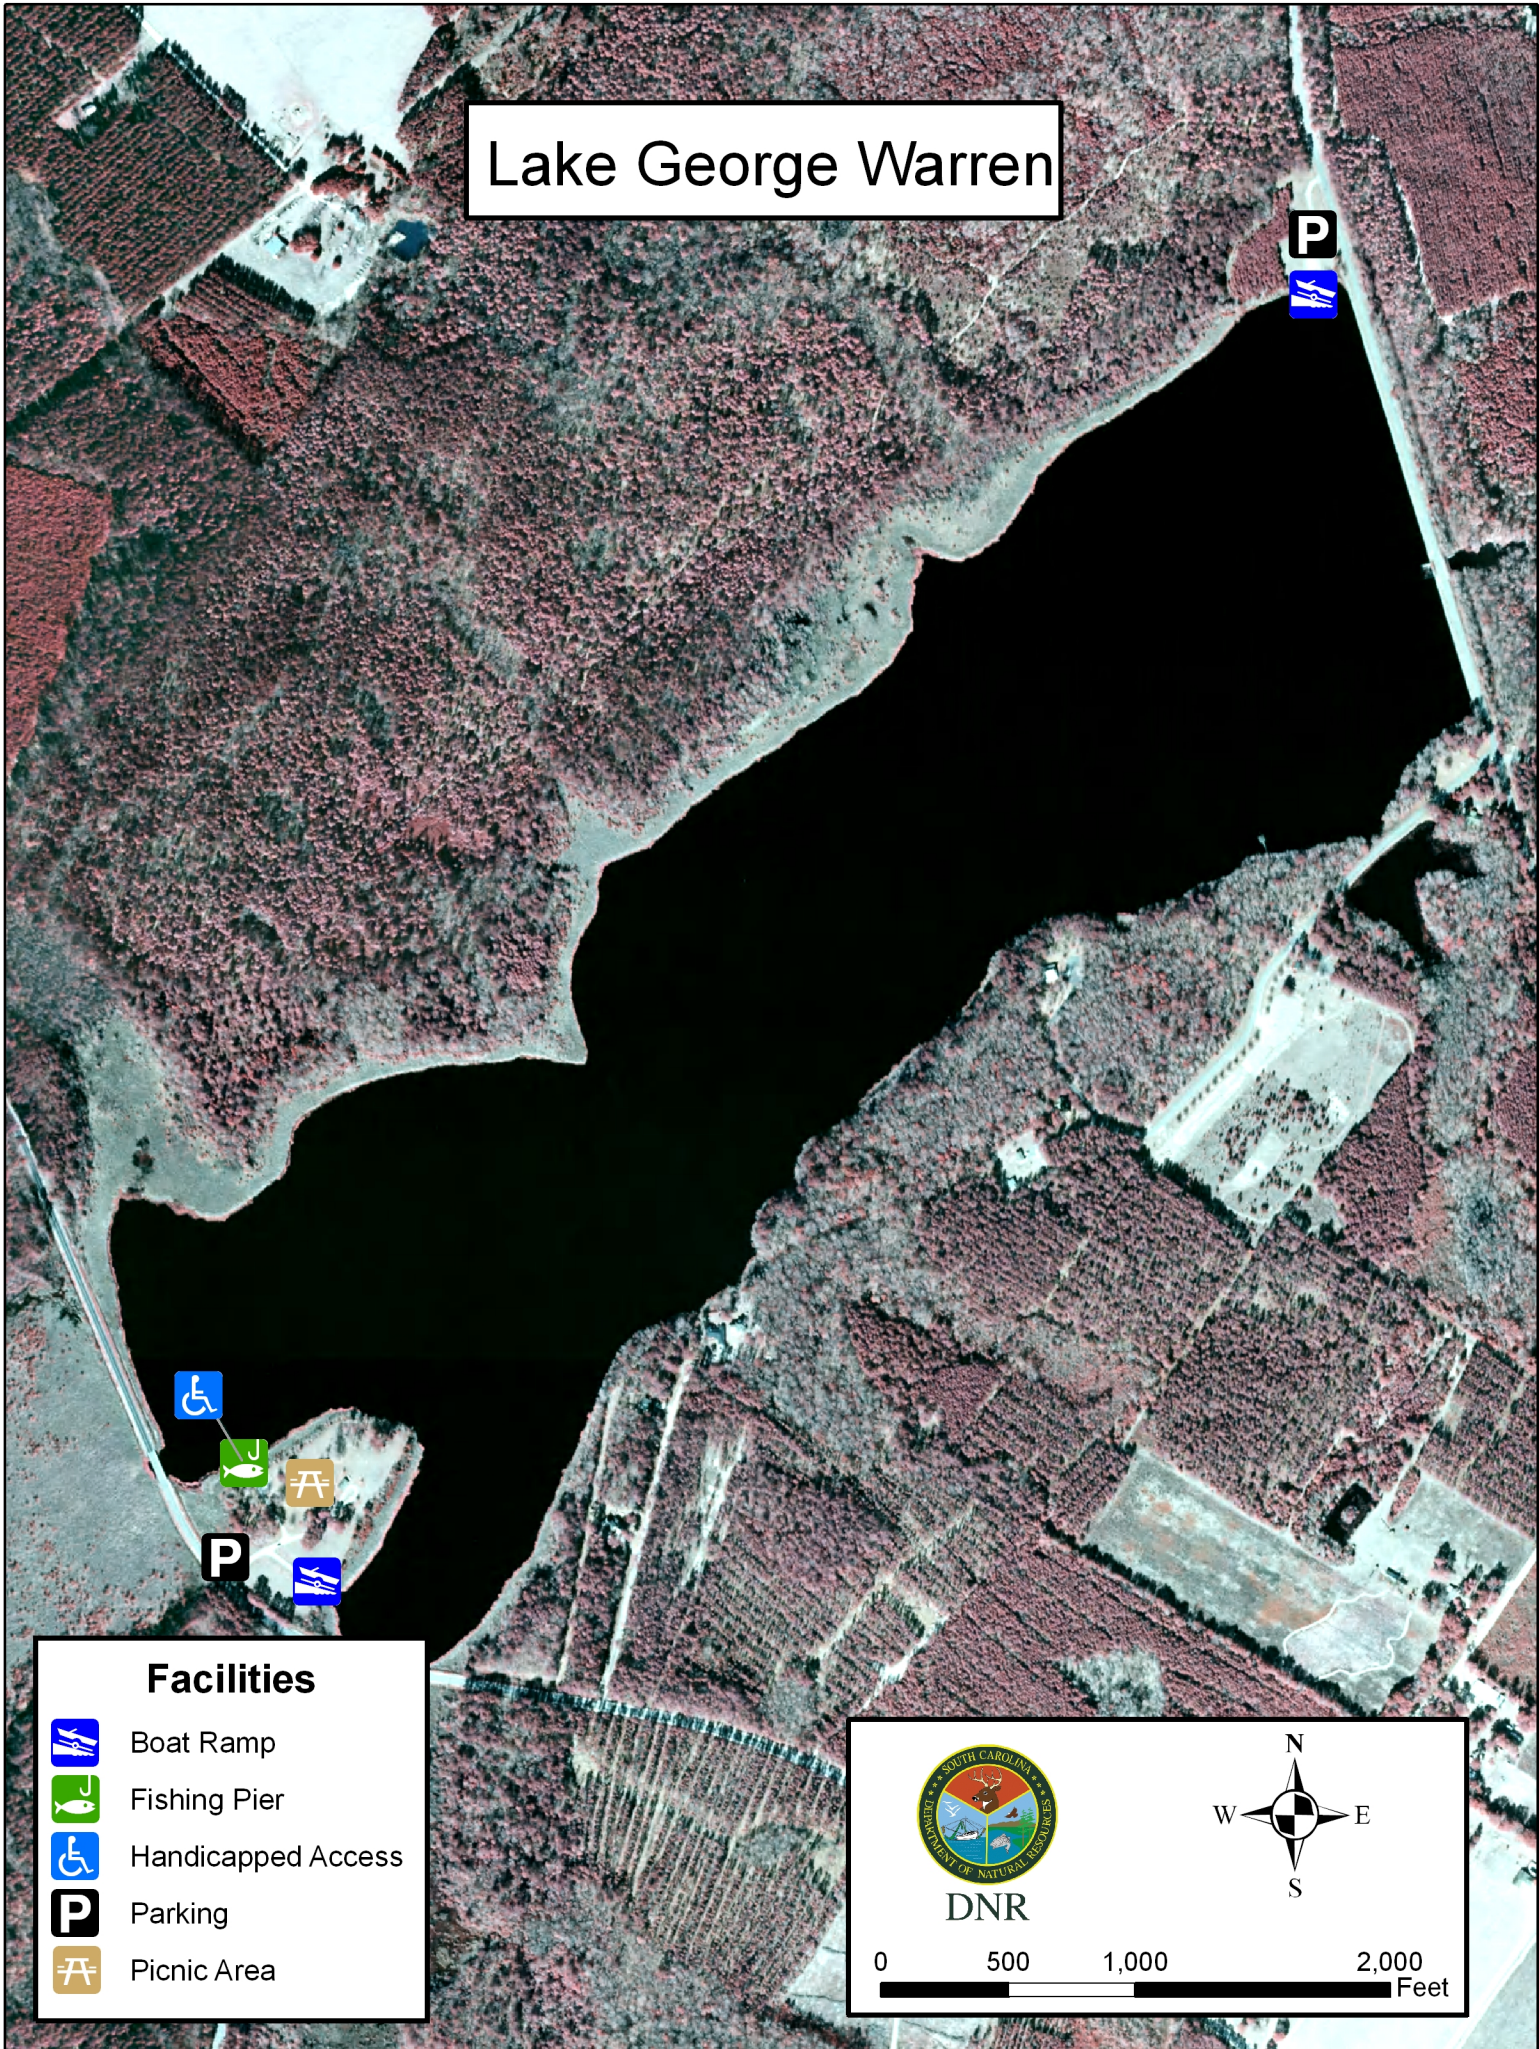

Lake George Warren

Facilities

-  Boat Ramp
-  Fishing Pier
-  Handicapped Access
-  Parking
-  Picnic Area

DNR