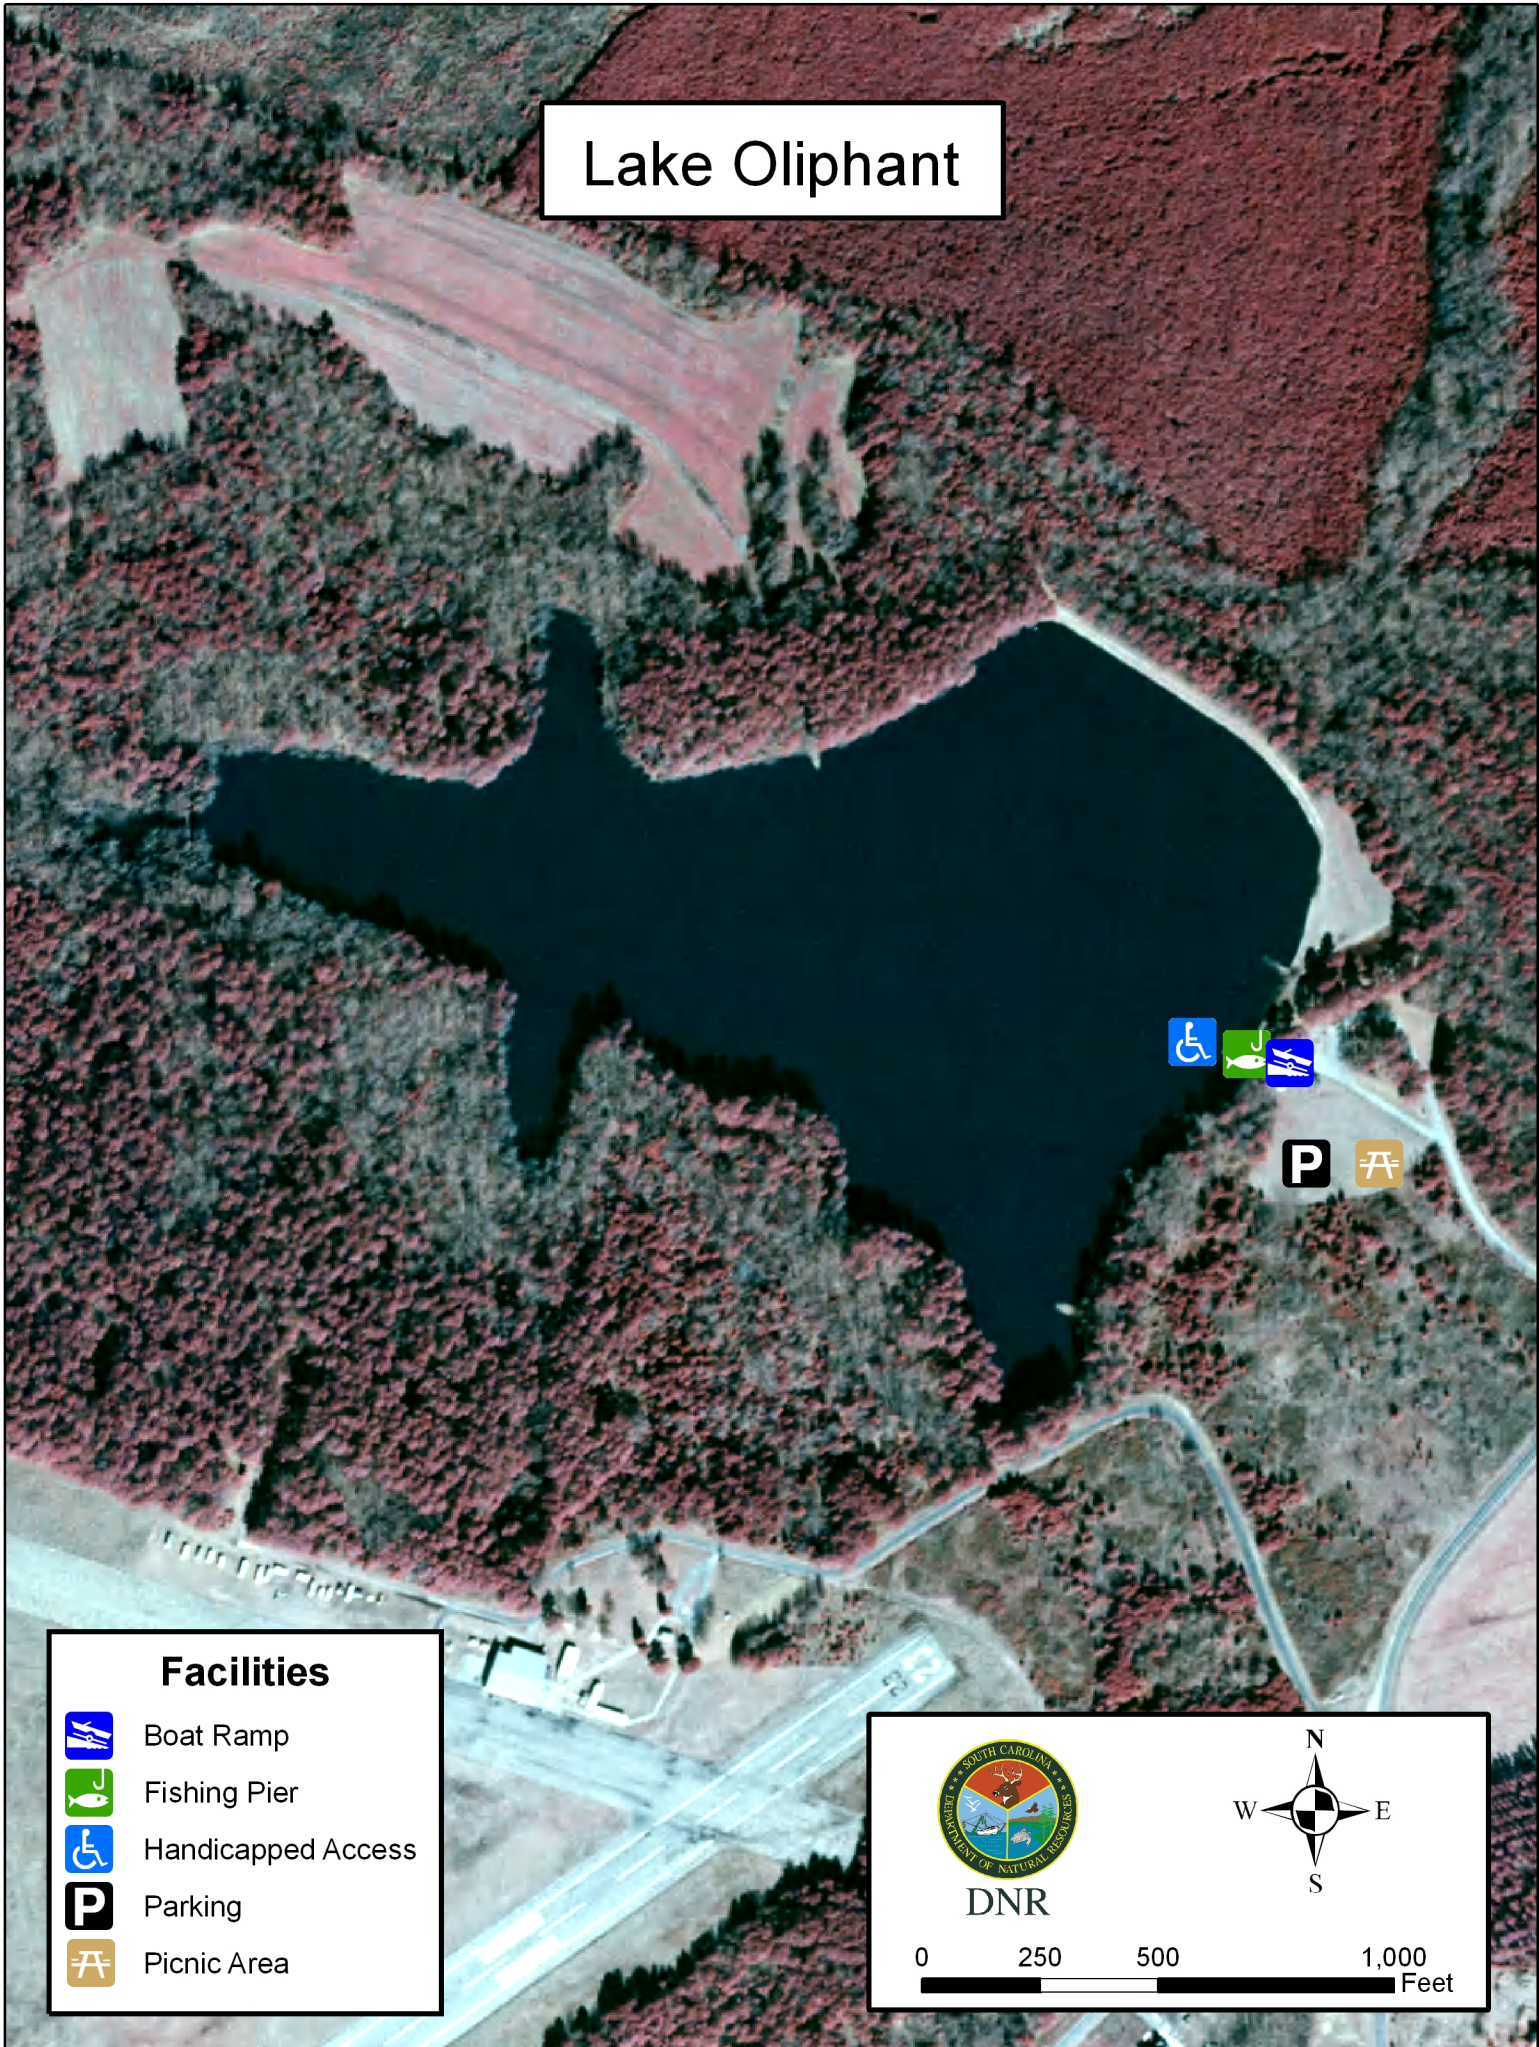

# Lake Oliphant

Facility icons overlaid on the map: Handicapped Access (blue wheelchair icon), Fishing Pier (green fish icon), Boat Ramp (blue boat icon), Parking (black 'P' icon), and Picnic Area (orange picnic table icon).

**Facilities**

-  Boat Ramp
-  Fishing Pier
-  Handicapped Access
-  Parking
-  Picnic Area

  
DNR

0 250 500 1,000 Feet