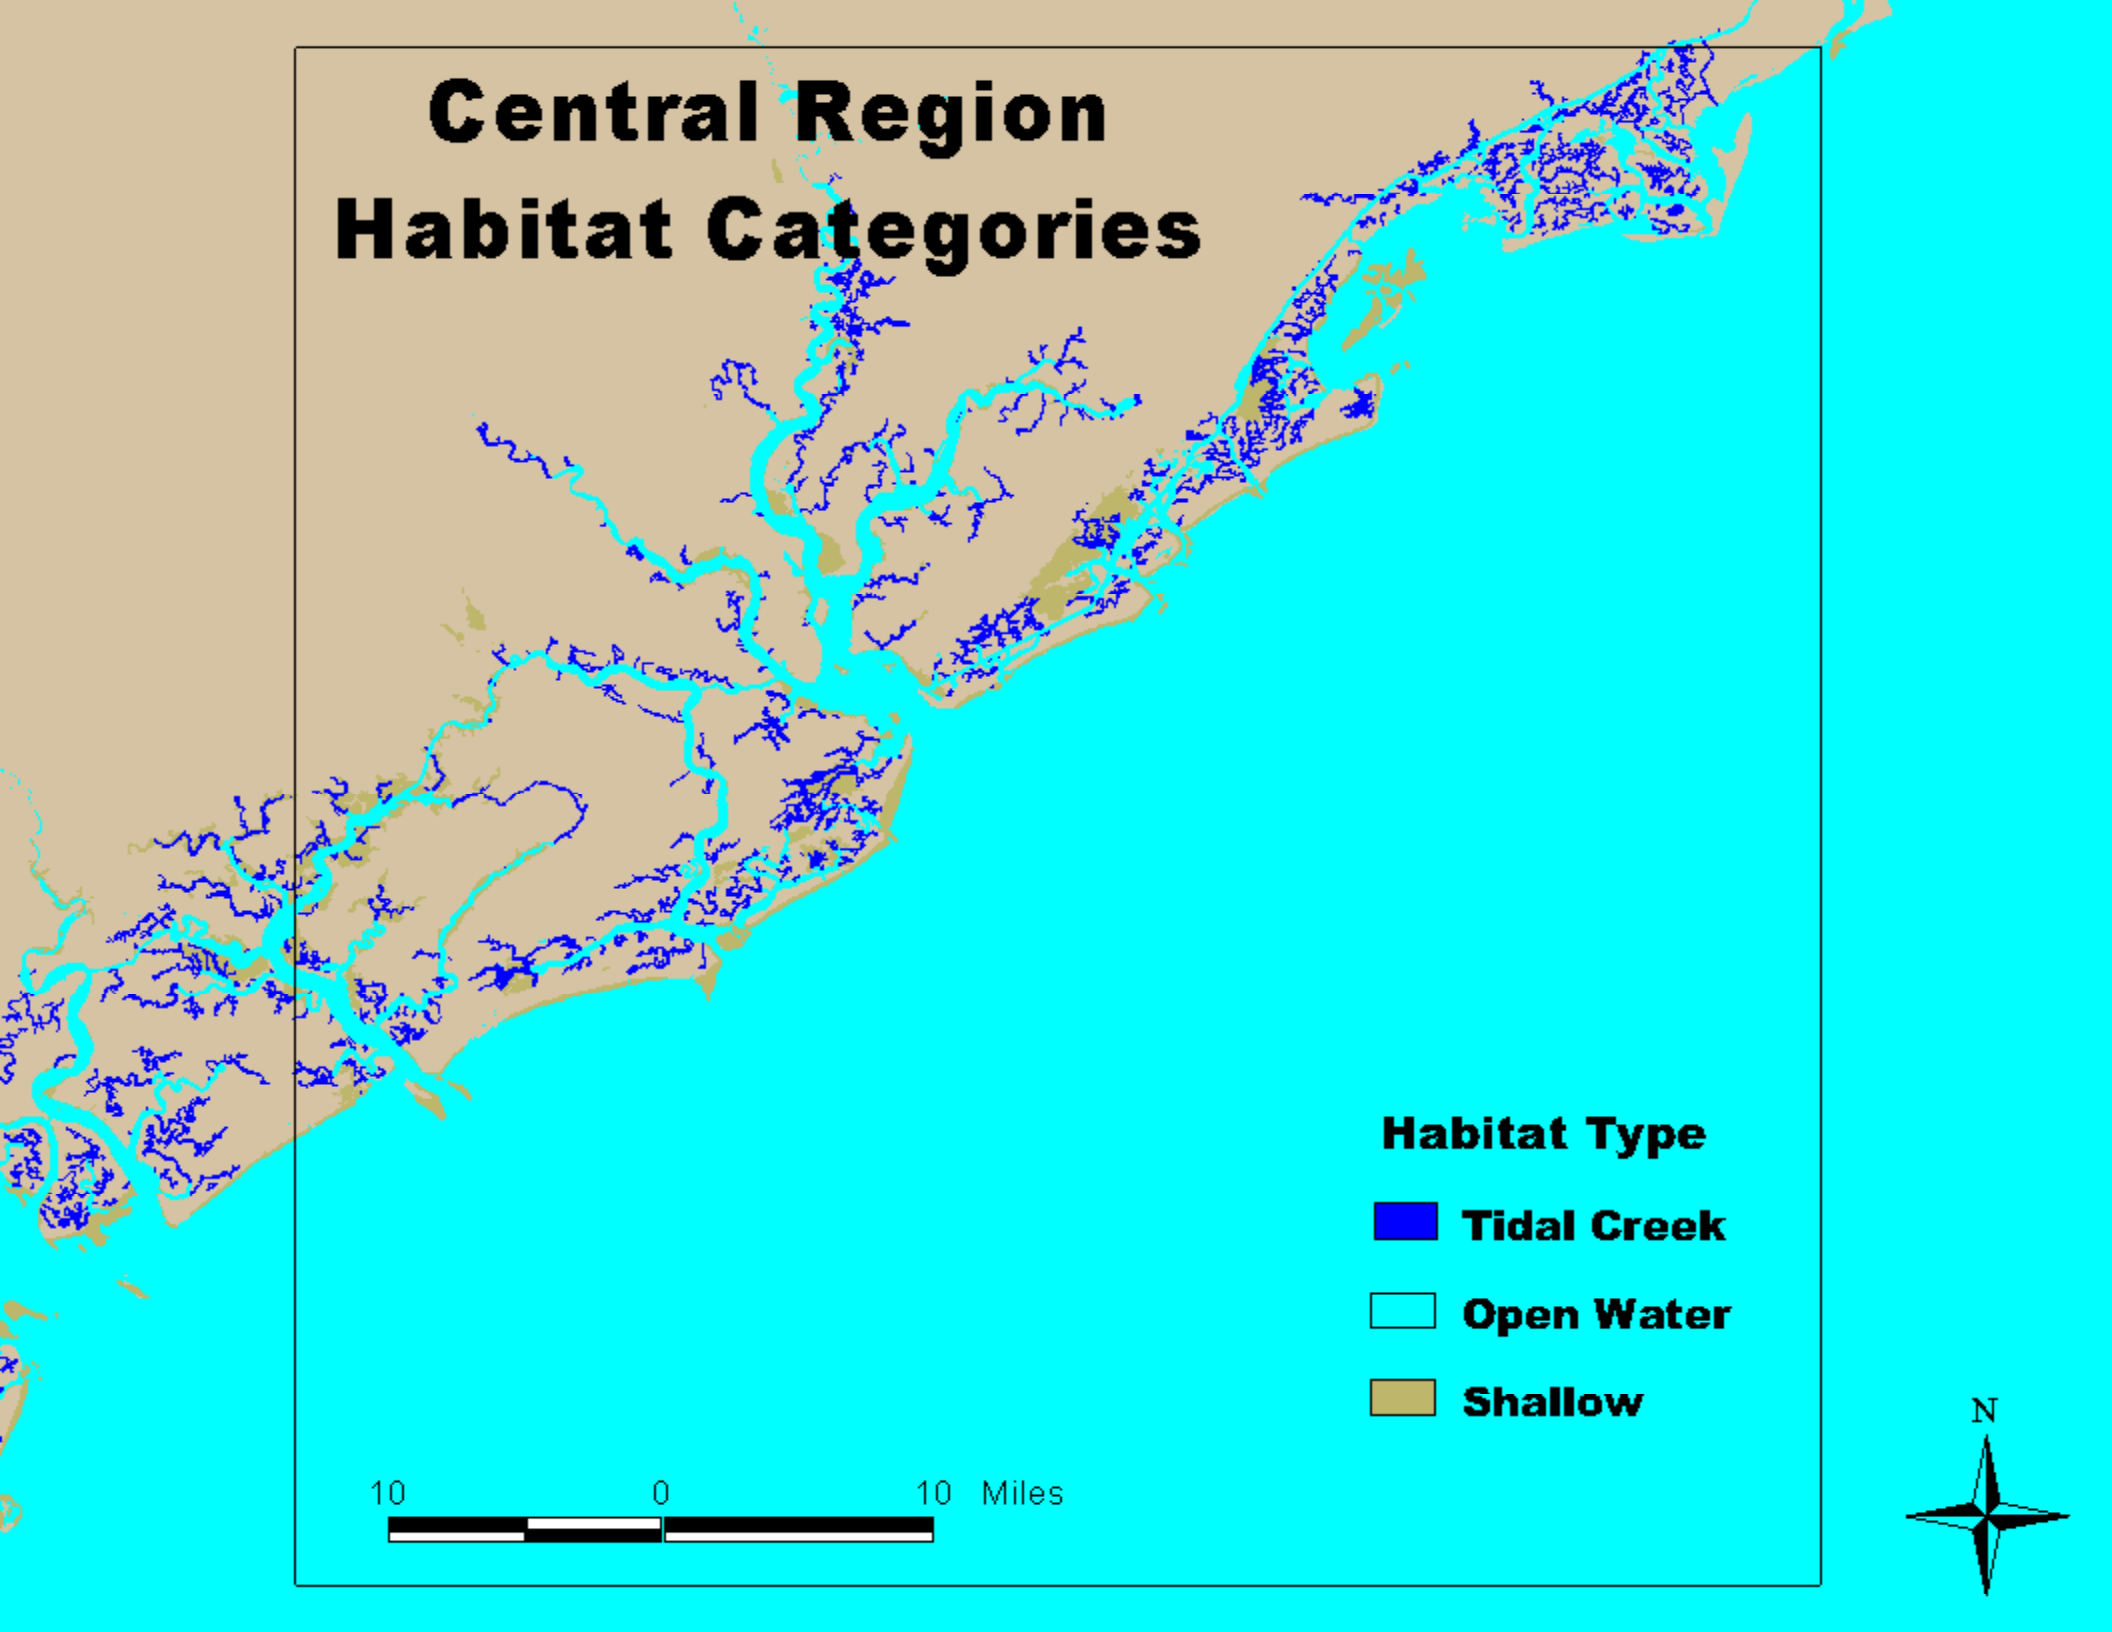

Central Region Habitat Categories

Habitat Type

-  Tidal Creek
-  Open Water
-  Shallow

10 0 10 Miles