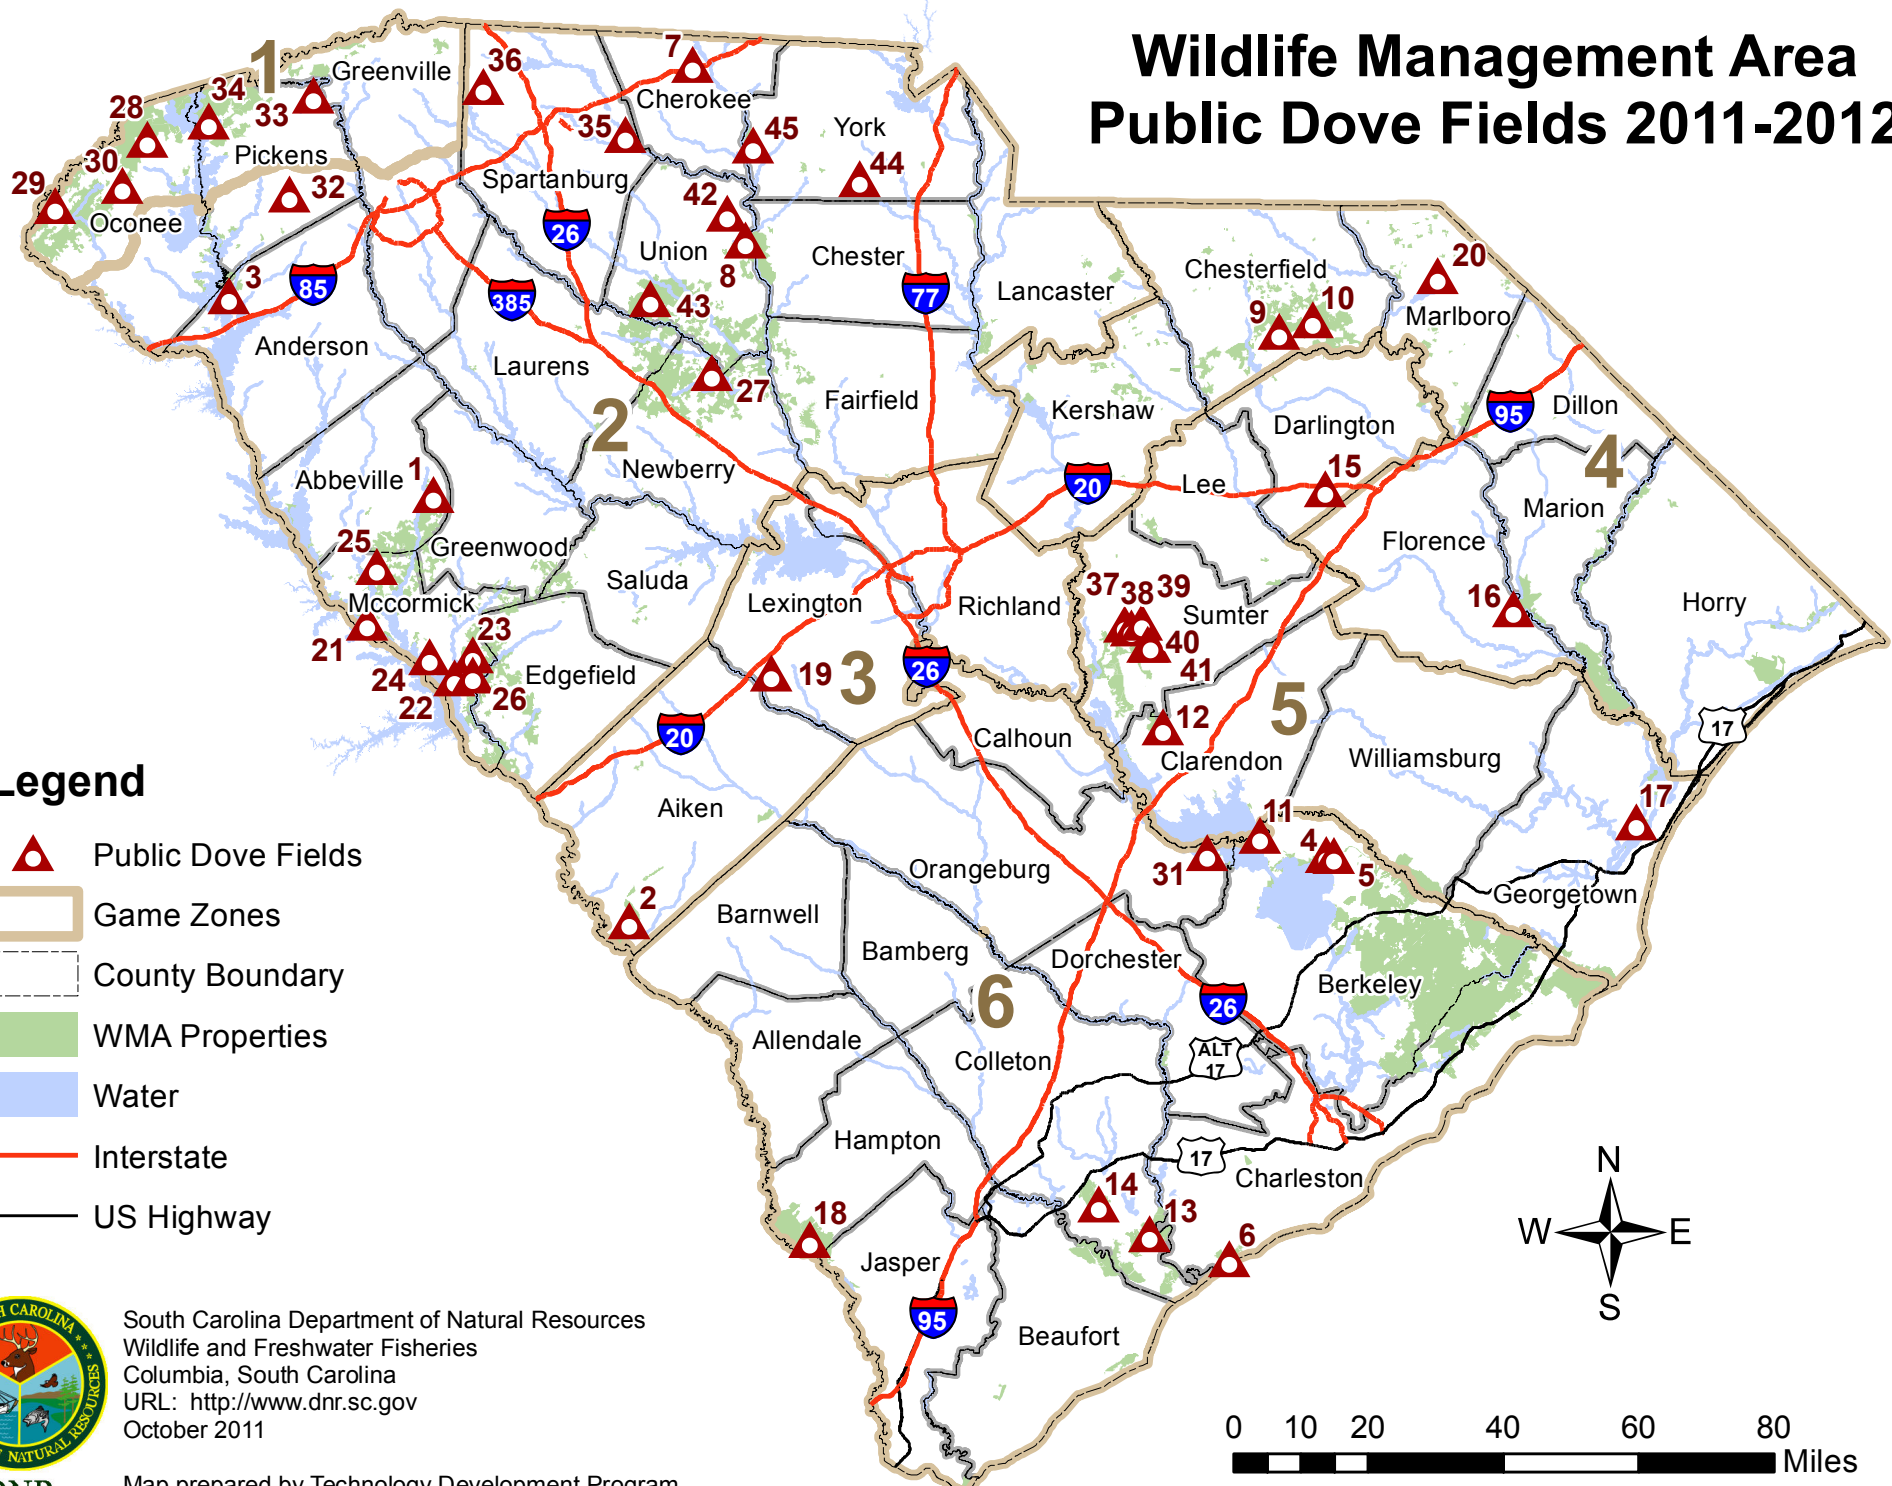

# Wildlife Management Area Public Dove Fields 2011-2012

## Legend

-  Public Dove Fields
-  Game Zones
-  County Boundary
-  WMA Properties
-  Water
-  Interstate
-  US Highway

South Carolina Department of Natural Resources  
Wildlife and Freshwater Fisheries  
Columbia, South Carolina  
URL: <http://www.dnr.sc.gov>  
October 2011

DNR

Map prepared by Technology Development Program.