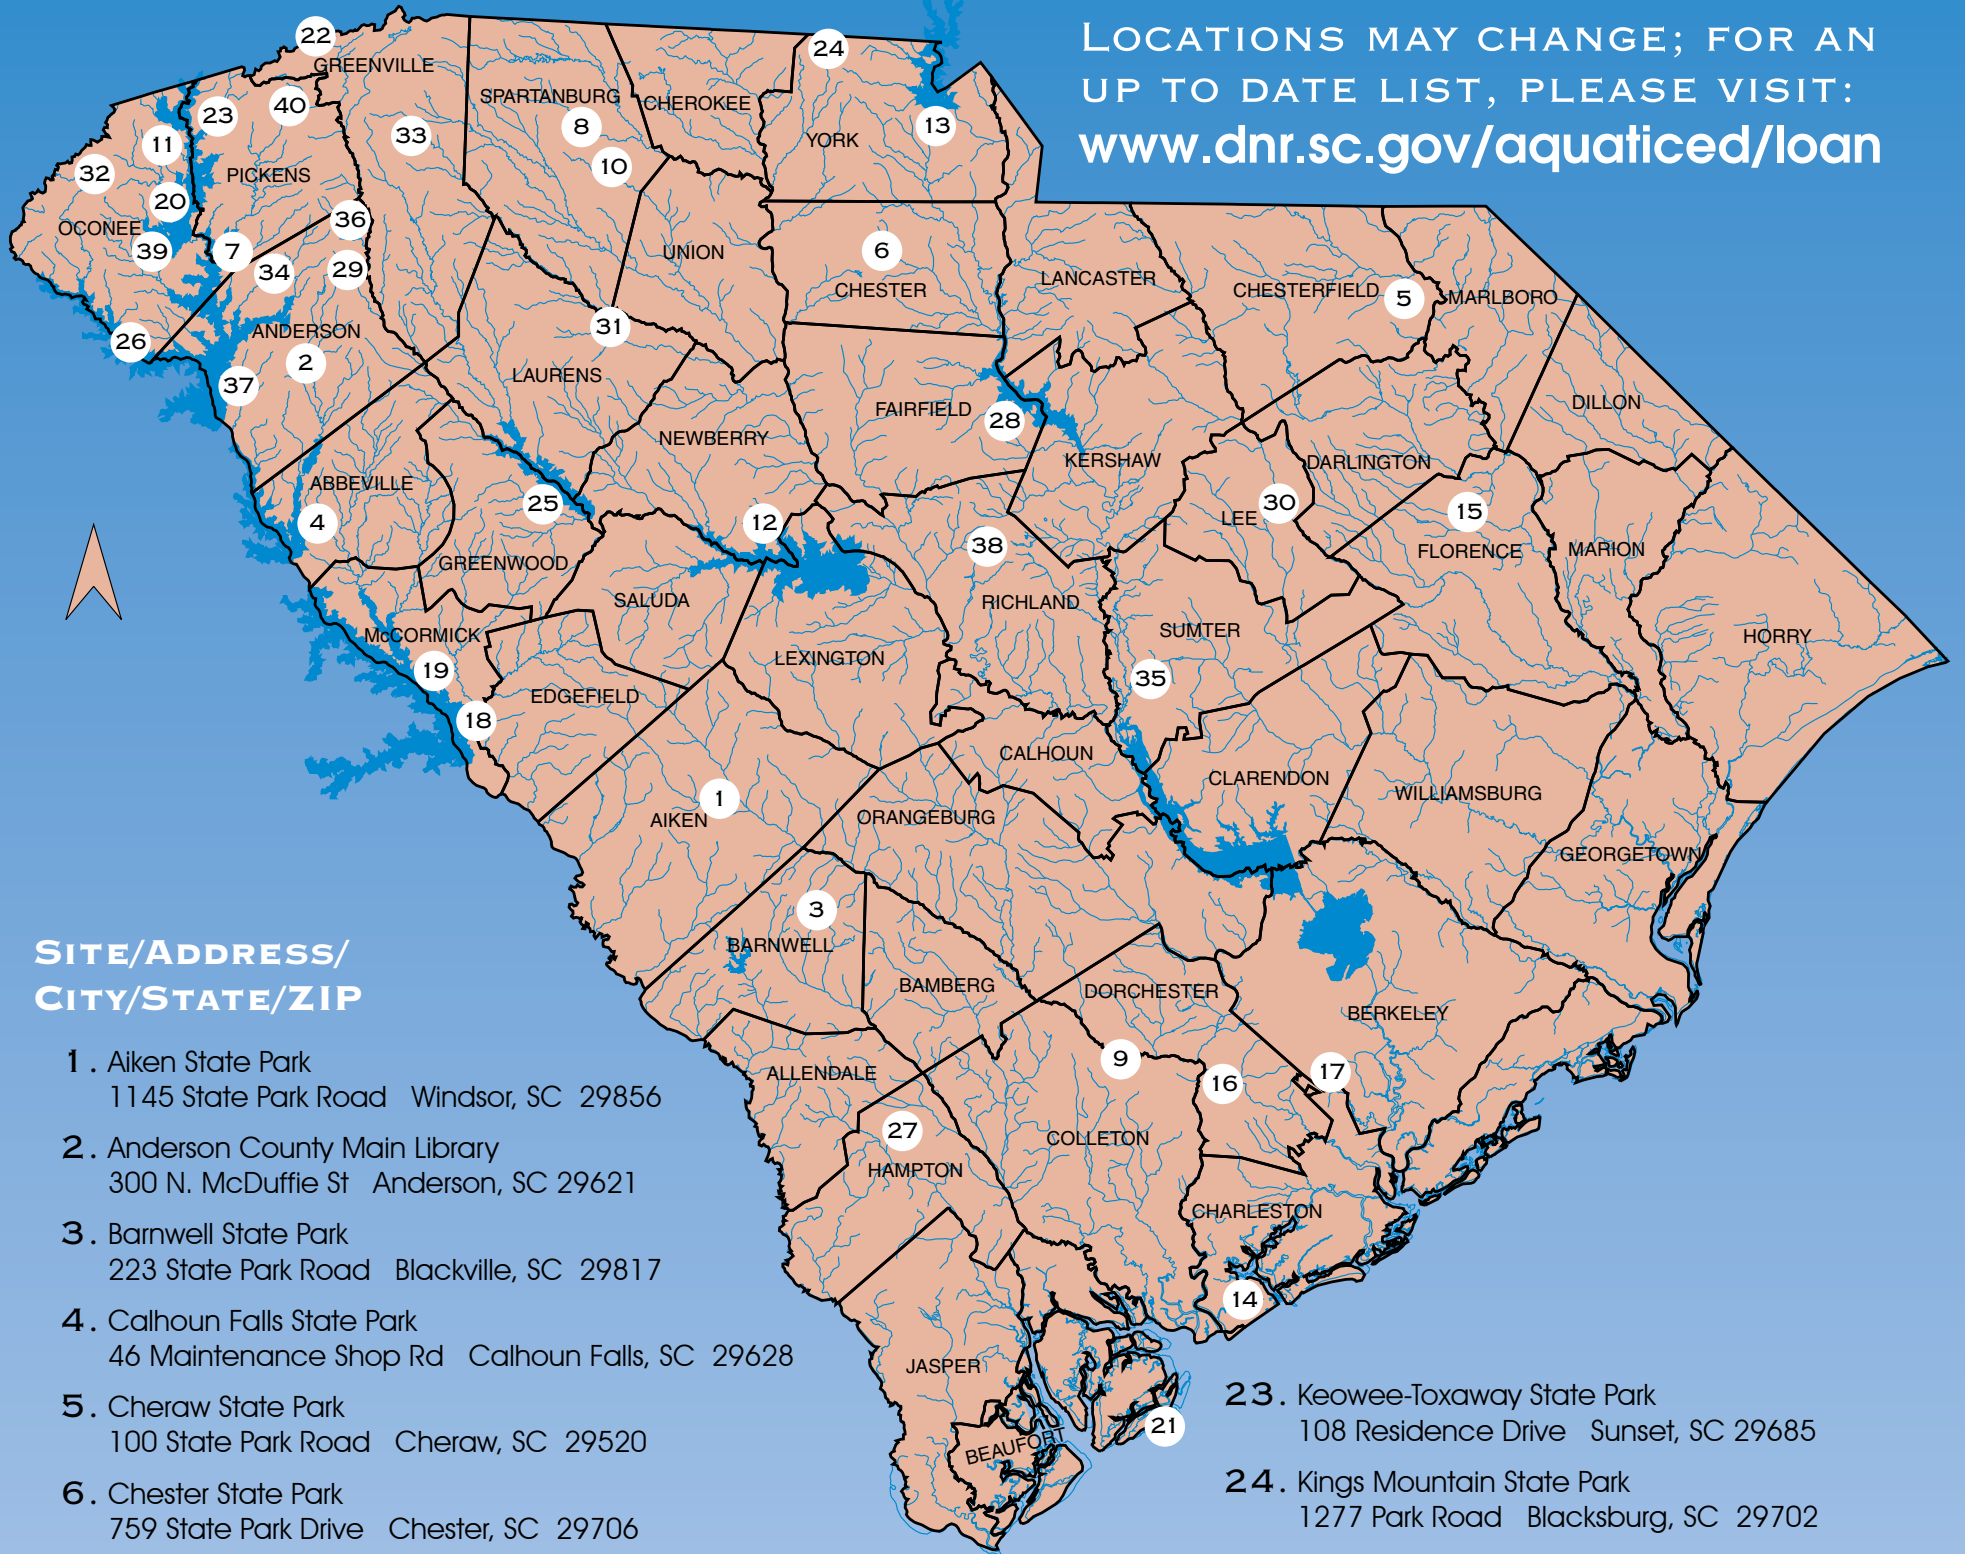

FISHING TACKLE LOANER LOCATIONS

LOCATIONS MAY CHANGE; FOR AN UP TO DATE LIST, PLEASE VISIT:
www.dnr.sc.gov/aquaticed/loan

SITE/ADDRESS/ CITY/STATE/ZIP

1. Aiken State Park
1145 State Park Road Windsor, SC 29856
2. Anderson County Main Library
300 N. McDuffie St Anderson, SC 29621
3. Barnwell State Park
223 State Park Road Blackville, SC 29817
4. Calhoun Falls State Park
46 Maintenance Shop Rd Calhoun Falls, SC 29628
5. Cheraw State Park
100 State Park Road Cheraw, SC 29520
6. Chester State Park
759 State Park Drive Chester, SC 29706
7. Clemson DNR Office
311 Natural Resources Drive Clemson, SC 29631
8. Cleveland County Park
141 North Cleveland Park Drive Spartanburg, SC 29303
9. Colleton State Park
147 Wayside Lane Canadys, SC 29433
10. Croft State Park
180 Croft State Park Road Spartanburg, SC 29302
11. Devils Fork State Park
161 Holcombe Road Salem, SC 29676
12. Dreher Island State Park
3677 State Park Road Prosperity, SC 29127
13. Ebenzer County Park (York County)
4490 Boatshore Rd Rock Hill, SC 29732
14. Edisto Beach State Park
8377 State Cabin Road Edisto Island, SC 29438
15. Florence DNR Office
295 S. Evander Drive Florence, SC
16. Givhans Ferry State Park
746 Givhans Ferry Road Ridgeville, SC 29472
17. Goose Creek Community Center
519-A North Goose Creek Blvd Goose Creek, SC 29445
18. Hamilton Branch State Park
111 Campground Road Plum Branch, SC 29845
19. Hickory Knob State Park
1591 Resort Drive McCormick, SC 29835-4431
20. High Falls County Park
671 High Falls Rd Seneca, SC 29672
21. Hunting Island State Park
2555 Sea Island Parkway Hunting Island, SC 29920
22. Jones Gap State Park
303 Jones Gap Rd Marietta, SC 29661
23. Keowee-Toxaway State Park
108 Residence Drive Sunset, SC 29685
24. Kings Mountain State Park
1277 Park Road Blacksburg, SC 29702
25. Lake Greenwood State Park
302 State Park Road Ninety Six, SC 29666
26. Lake Hartwell State Park
19138-A Hwy 11 S Ridgeville, SC 29472
27. Lake Warren State Park
1079 Lake Warren Road Hampton, SC 29924
28. Lake Wateree State Park
881 State Park Road Winnsboro, SC 29180
29. Lander Memorial Branch Library
925 Greenville Dr Williamston, SC 29697
30. Lee State Park
487 Loop Road Bishopville, SC 29010
31. Musgrove Mill State Historic Site
398 State Park Rd Clinton, SC 292325
32. Oconee State Park
624 State Park Road Mountain Rest, SC 29664
33. Paris Mountain State Park
2401 State Park Road Greenville, SC 29609
34. Pendelton Branch Library
650 S. Mechanic St Pendelton, SC 29670
35. Poinsett State Park
6660 Poinsett Park Road Wedgefield, SC 29168
36. Powdersville Branch Library
4 Civic Court Powdersville, SC 29642
37. Sadlers Creek State Park
940 Sadlers Creek Road Anderson, SC 29626
38. Sesquicentennial State Park
9564 Two Notch Road Columbia, SC 29223
39. South Cove County Park
1099 South Cove Road Seneca, SC 29672
40. Table Rock State Park
158 E. Ellison Lane Pickens, SC 29672