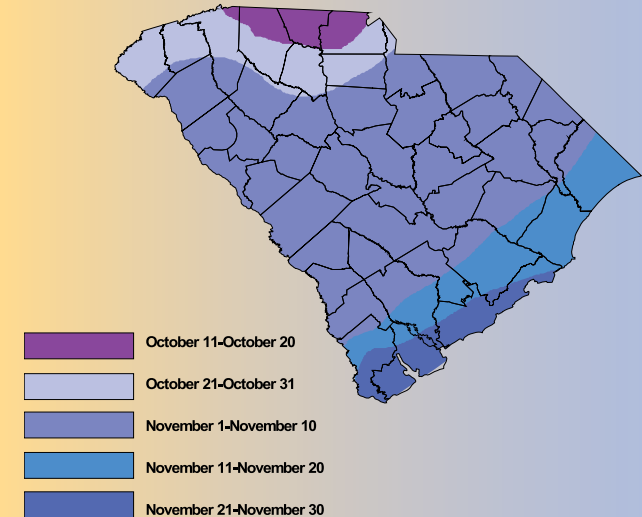

MEDIAN DATE OF FIRST FALL FREEZE (T = 32°F)