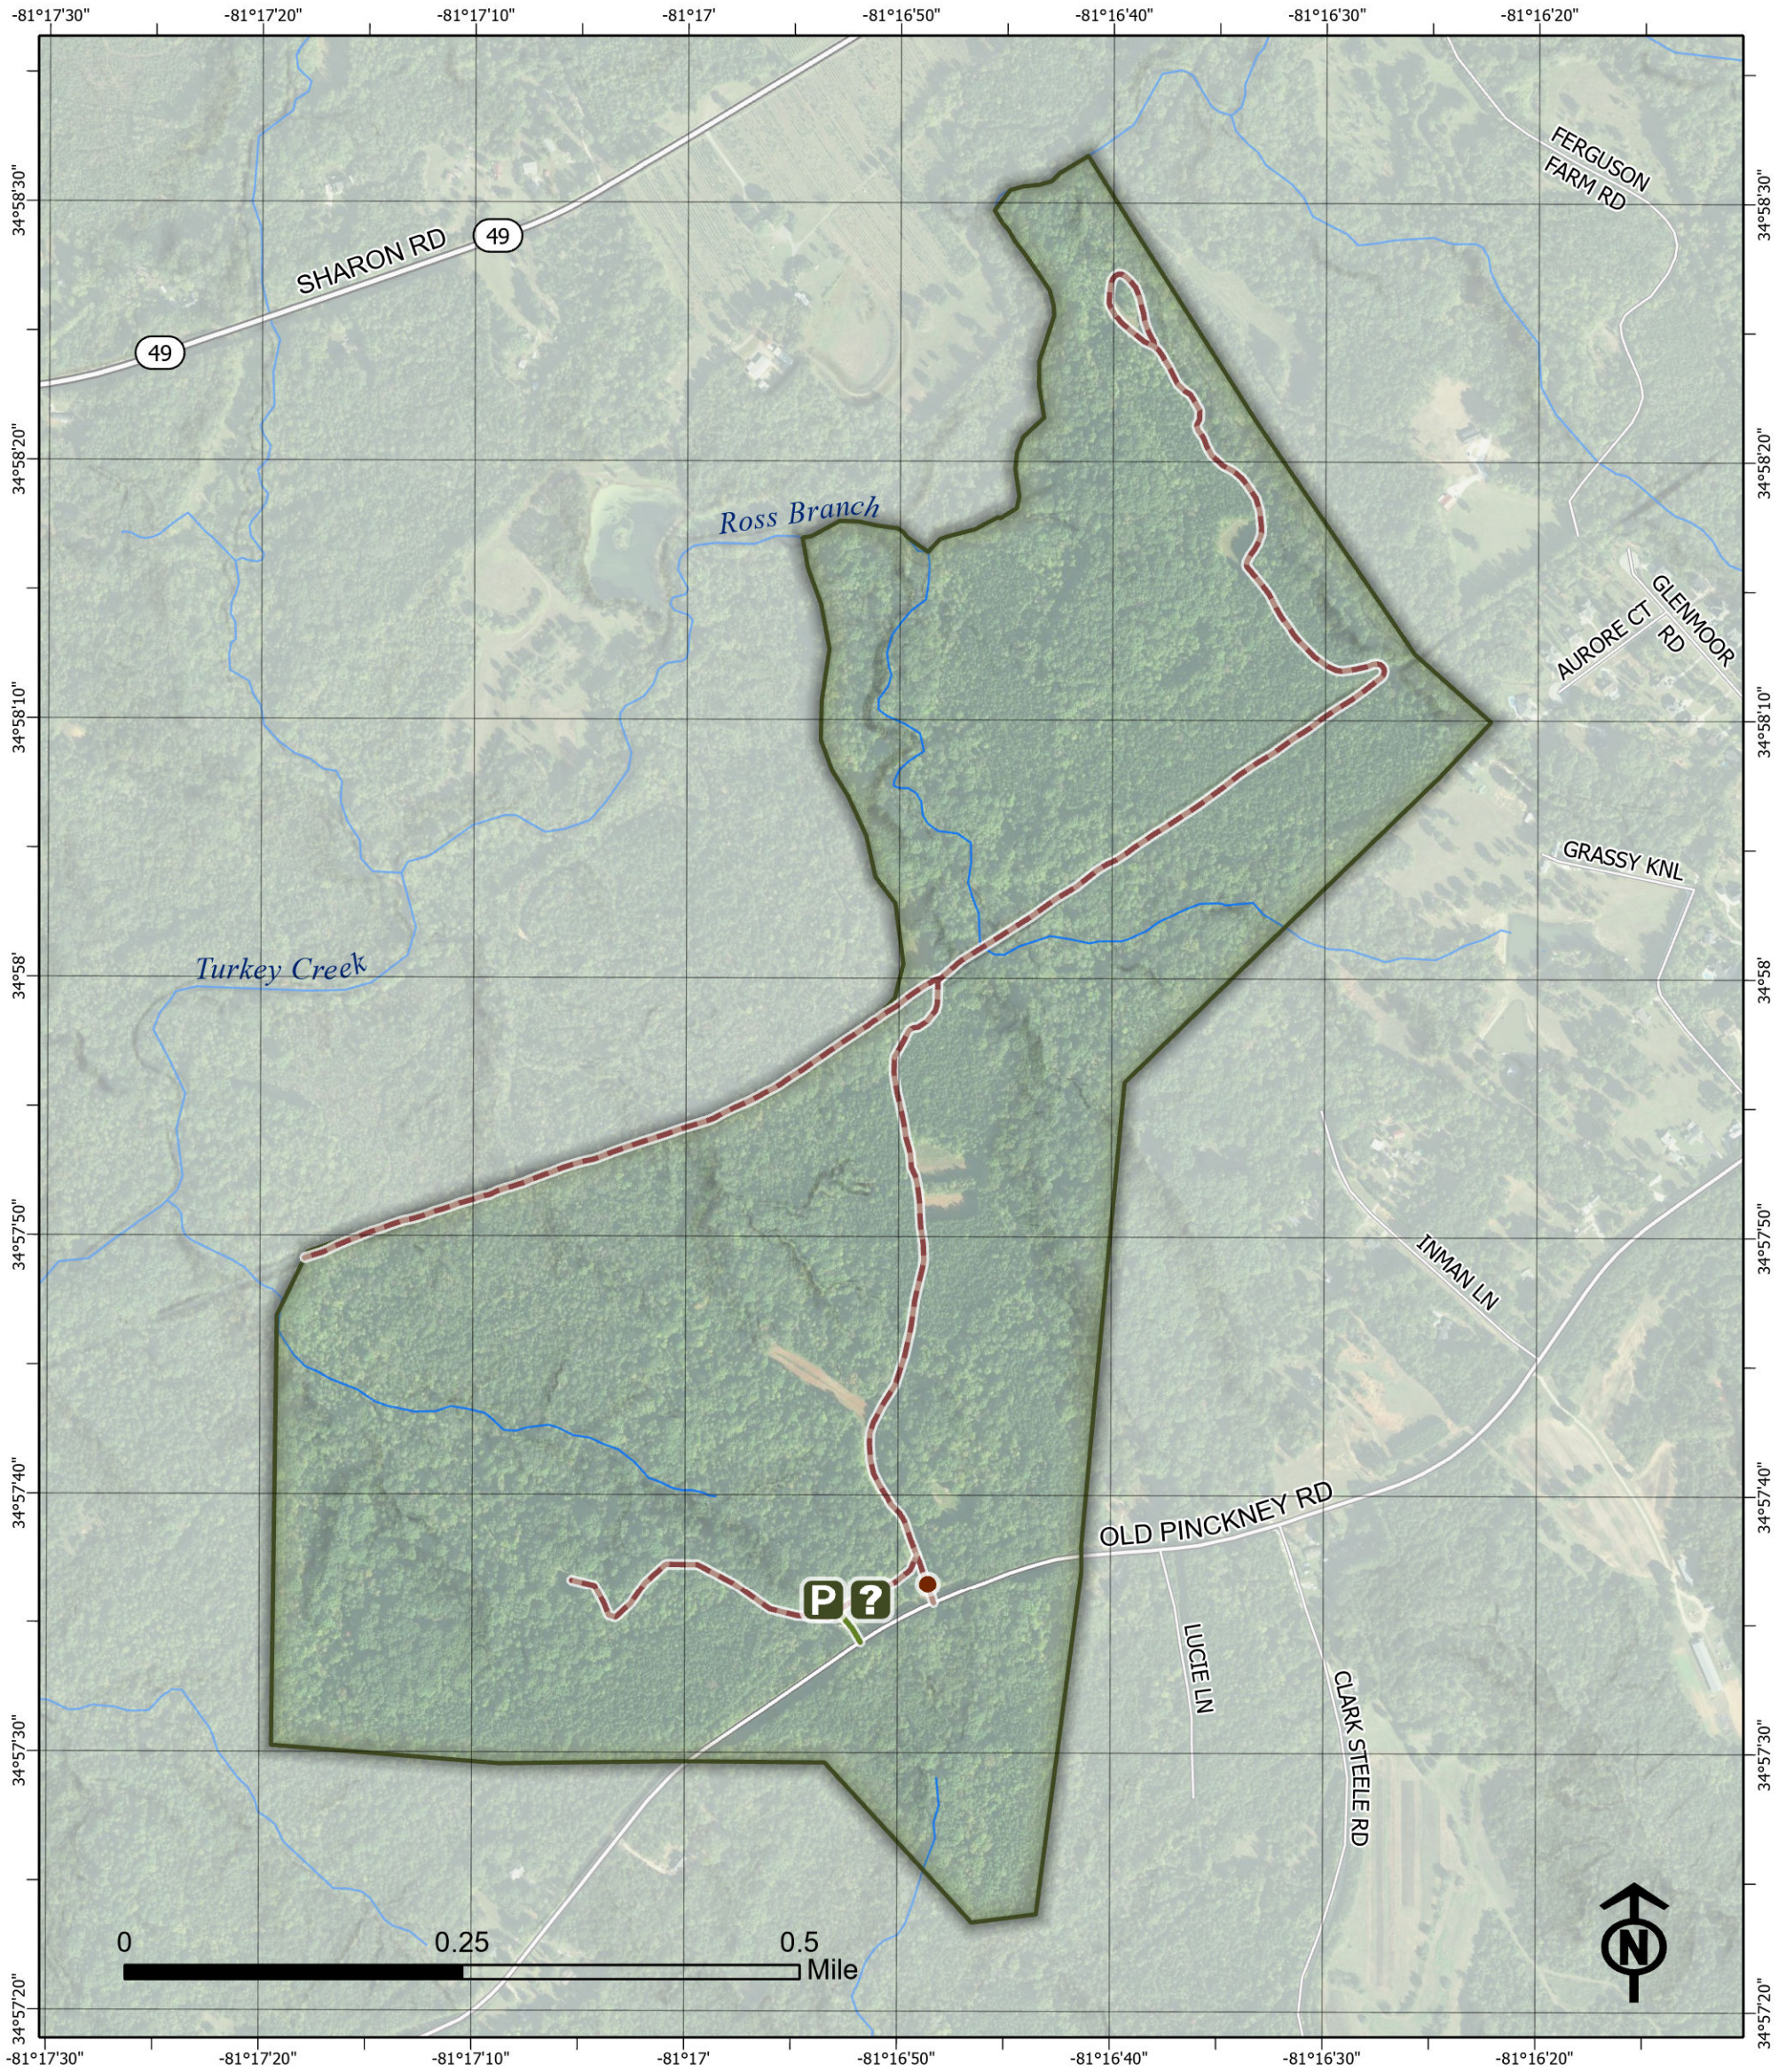

# JAMES ROSS Wildlife Management Area

## Legend

- Parking
- Kiosk
- Gate - Walk In Only
- Road - No Vehicles
- Road - Open to Vehicles