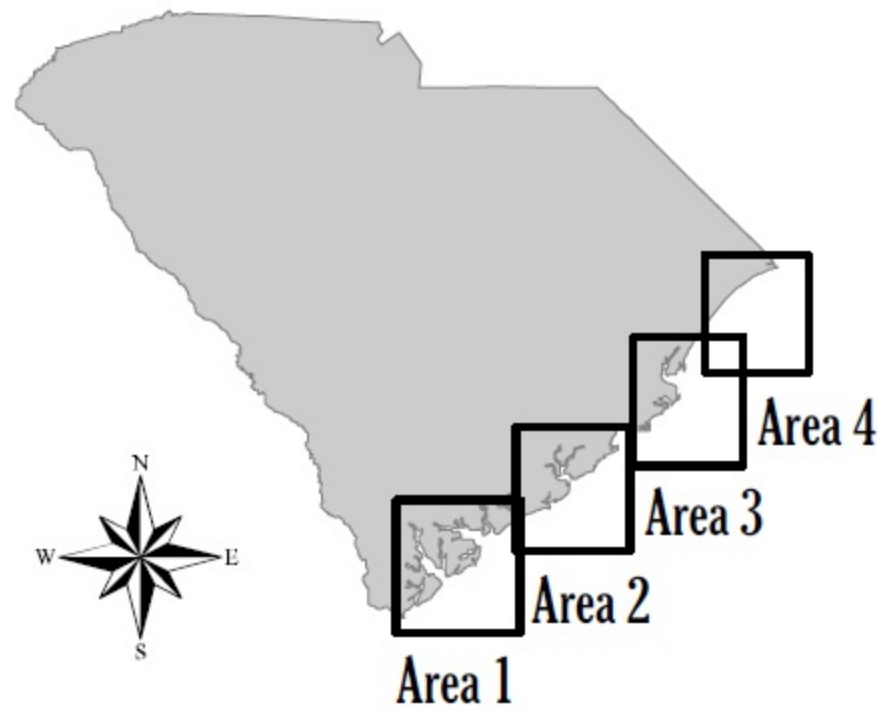

Coastal South Carolina Pumpout Stations

● Marina Locations with Pumpout Facilities

--- Intracoastal Waterway

SC Certified Clean
Marina Names In *Blue*

Points on the map are approximate and not intended for navigational use.

Marina information is current as of October 2013.

Maps created by: J.Boynton, GIS Office
Marine Resources Division, SCDNR

Label	Name	Latitude	Longitude	Phone
1	Wacca Wache Marina	33° 33' 45.07"	-79° 5' 8.87"	843-651-2994
2	Anchor Marina	33° 51' 11.44"	-78° 39' 5.35"	843-249-7899
3	Bucksport Plantation Marina	33° 39' 3.61"	-79° 5' 41.68"	843-397-5566
4	Conway City Marina	33° 49' 43.93"	-79° 2' 40.27"	843-248-1713
5	Marina at Grande Dunes	33° 45' 50.44"	-78° 49' 6.90"	843-315-7777
6	Harbourgate Marina Village	33° 51' 6.61"	-78° 39' 17.63"	843-249-8888
7	Marina at Dock Holliday's	33° 50' 26.87"	-78° 40' 3.71"	843-280-6354
8	<i>Myrtle Beach Yacht Club</i>	<i>33° 51' 54.22"</i>	<i>-78° 38' 14.39"</i>	<i>843-249-5376</i>
9	<i>Osprey Marina</i>	<i>33° 40' 52.51"</i>	<i>-79° 2' 30.32"</i>	<i>843-215-5353</i>
10	Barefoot Marina	33° 48' 06.58"	-78° 44' 48.25"	843-390-2011
11	Spinnaker Cove Marina	33° 51' 43.48"	-78° 37' 45.04"	843-249-5773
12	Mariners Point	33° 52' 6.69"	-78° 37' 4.84"	843-249-0171
13	Lightkeepers Marina	34° 7' 9.51"	-81° 16' 23.80"	843-957-2960
14	Crickett Cove Marina	33° 51' 57.23"	-78° 37' 21.14"	843-249-7169