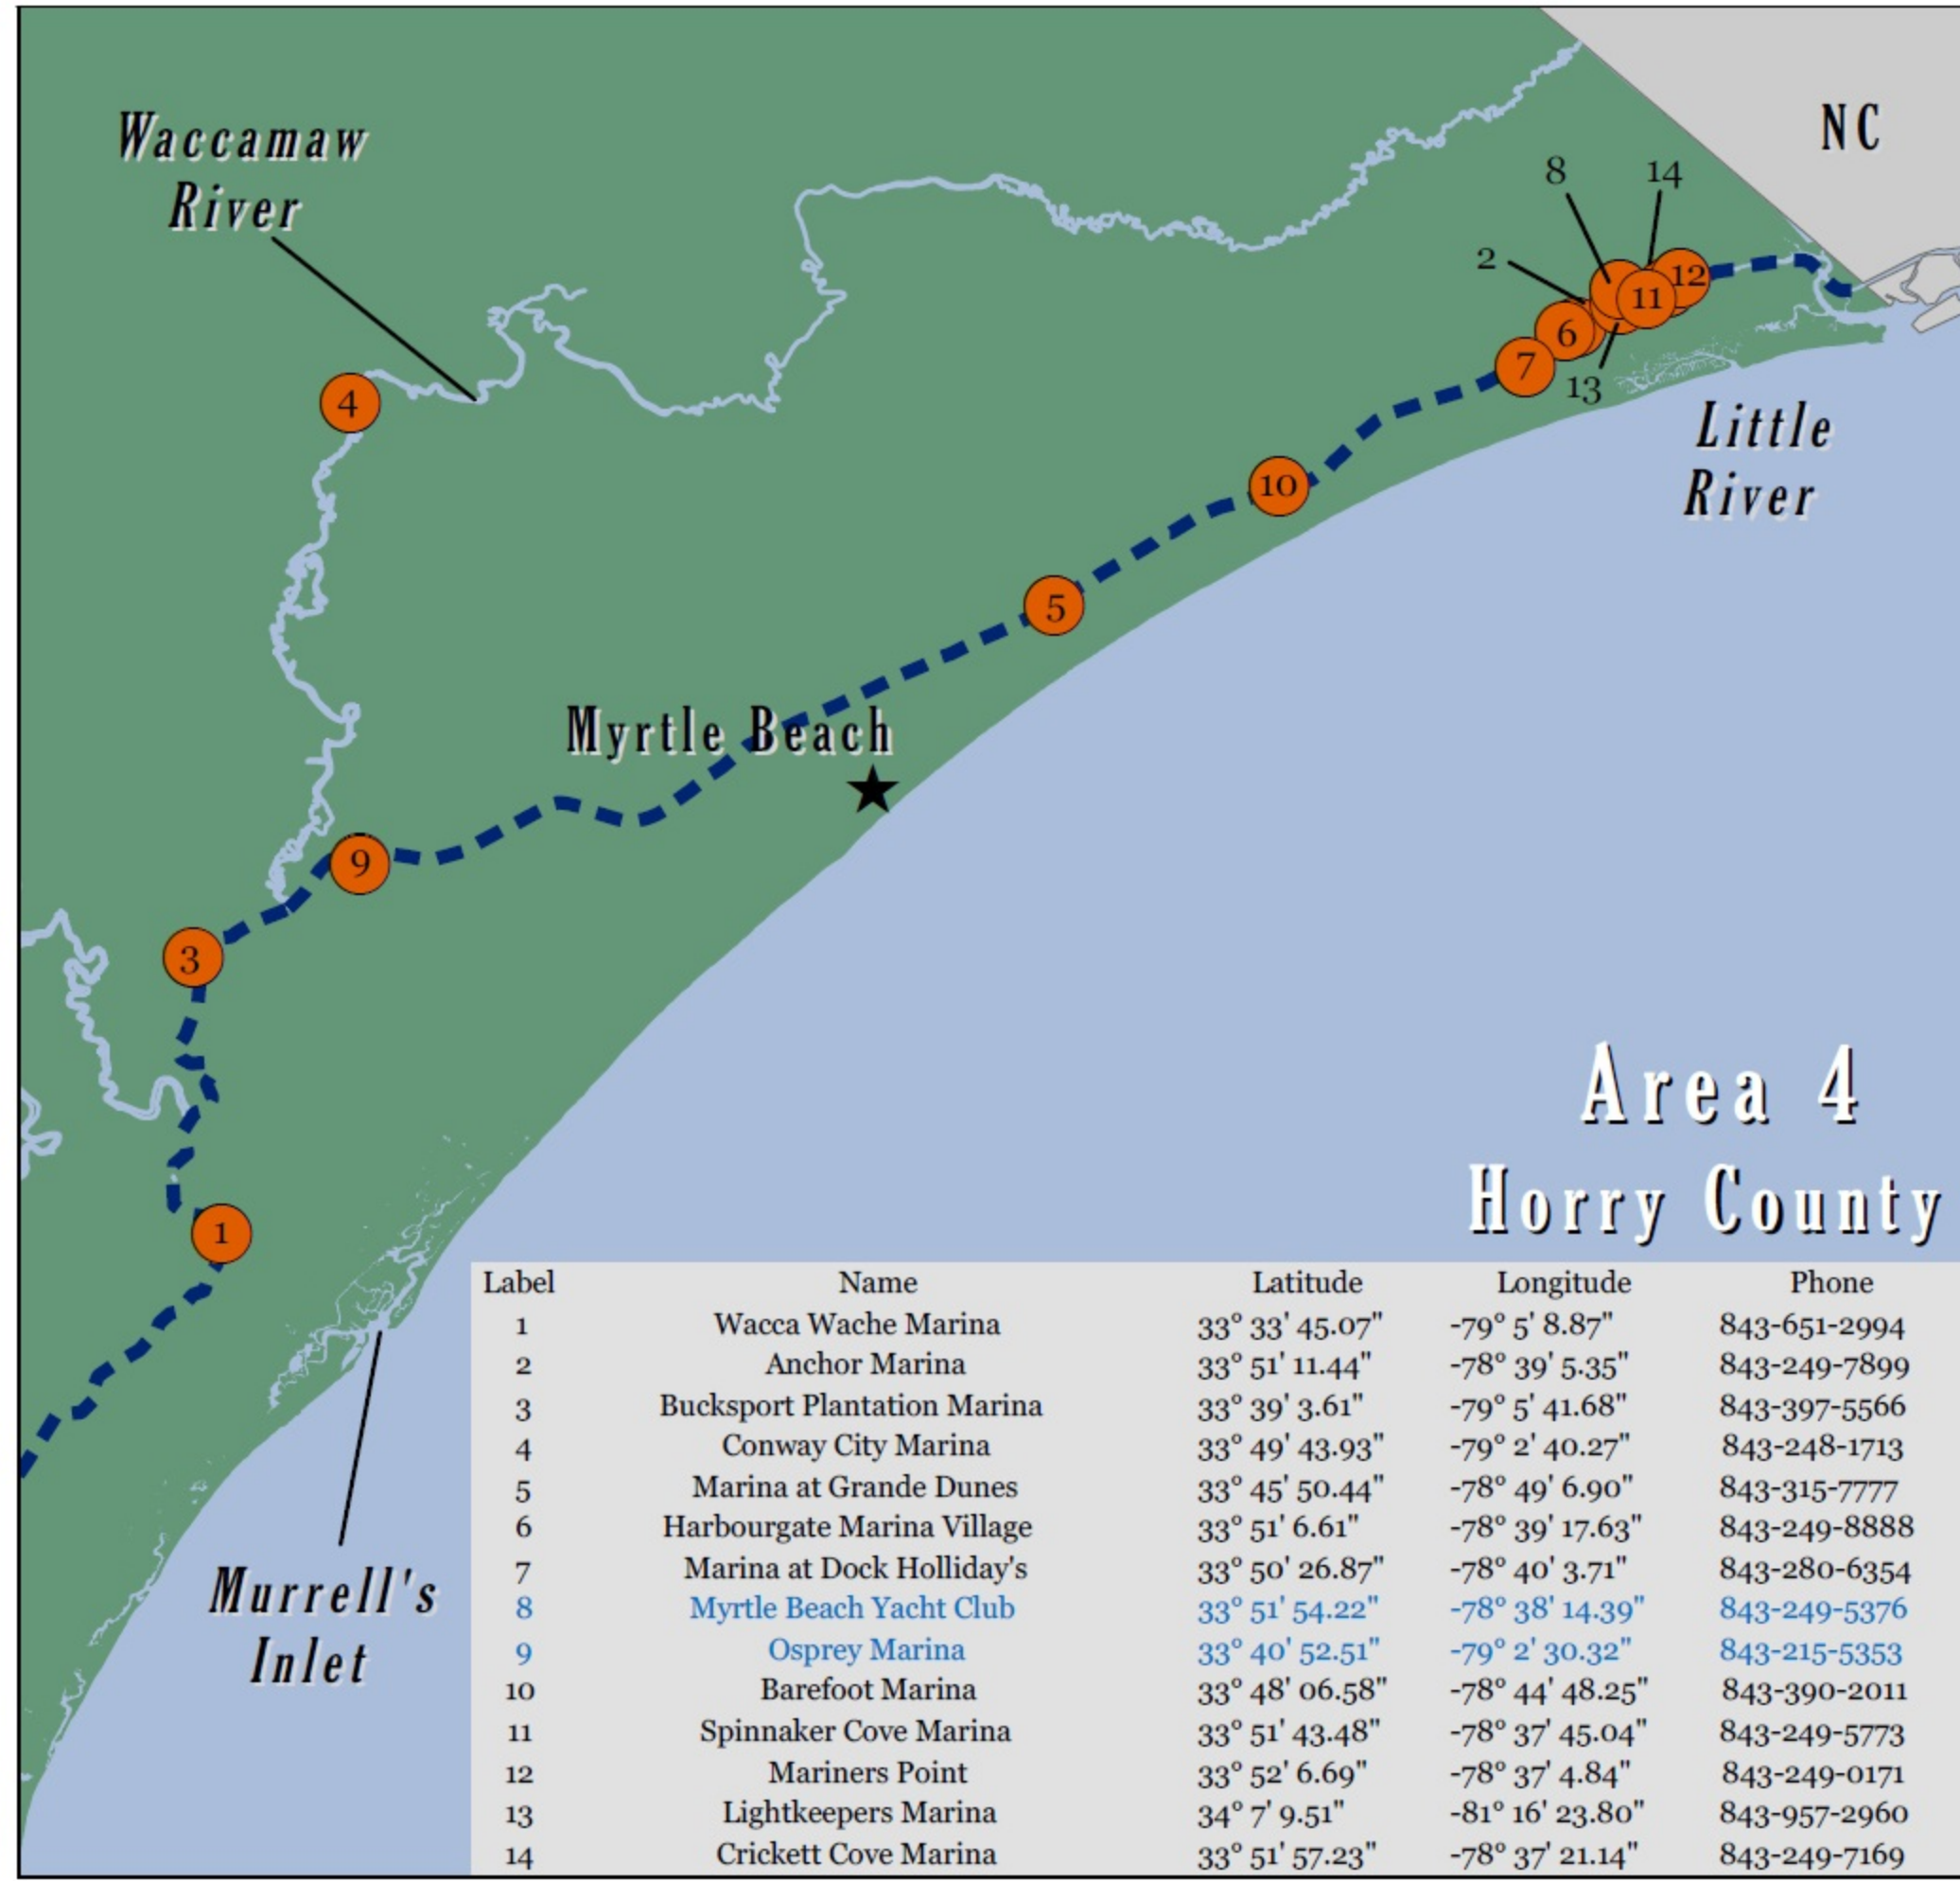

Coastal South Carolina Pumpout Stations

● Marina Locations with Pumpout Facilities

--- Intracoastal Waterway

SC Certified Clean
Marina Names In *Blue*

Points on the map are approximate and not intended for navigational use.

Marina information is current as of October 2013.

Maps created by: J.Boynton, GIS Office
Marine Resources Division, SCDNR

Label	Name	Latitude	Longitude	Phone
1	Wacca Wache Marina	33° 33' 45.07"	-79° 5' 8.87"	843-651-2994
2	Anchor Marina	33° 51' 11.44"	-78° 39' 5.35"	843-249-7899
3	Bucksport Plantation Marina	33° 39' 3.61"	-79° 5' 41.68"	843-397-5566
4	Conway City Marina	33° 49' 43.93"	-79° 2' 40.27"	843-248-1713
5	Marina at Grande Dunes	33° 45' 50.44"	-78° 49' 6.90"	843-315-7777
6	Harbourgate Marina Village	33° 51' 6.61"	-78° 39' 17.63"	843-249-8888
7	Marina at Dock Holliday's	33° 50' 26.87"	-78° 40' 3.71"	843-280-6354
8	<i>Myrtle Beach Yacht Club</i>	<i>33° 51' 54.22"</i>	<i>-78° 38' 14.39"</i>	<i>843-249-5376</i>
9	<i>Osprey Marina</i>	<i>33° 40' 52.51"</i>	<i>-79° 2' 30.32"</i>	<i>843-215-5353</i>
10	Barefoot Marina	33° 48' 06.58"	-78° 44' 48.25"	843-390-2011
11	Spinnaker Cove Marina	33° 51' 43.48"	-78° 37' 45.04"	843-249-5773
12	Mariners Point	33° 52' 6.69"	-78° 37' 4.84"	843-249-0171
13	Lightkeepers Marina	34° 7' 9.51"	-81° 16' 23.80"	843-957-2960
14	Crickett Cove Marina	33° 51' 57.23"	-78° 37' 21.14"	843-249-7169