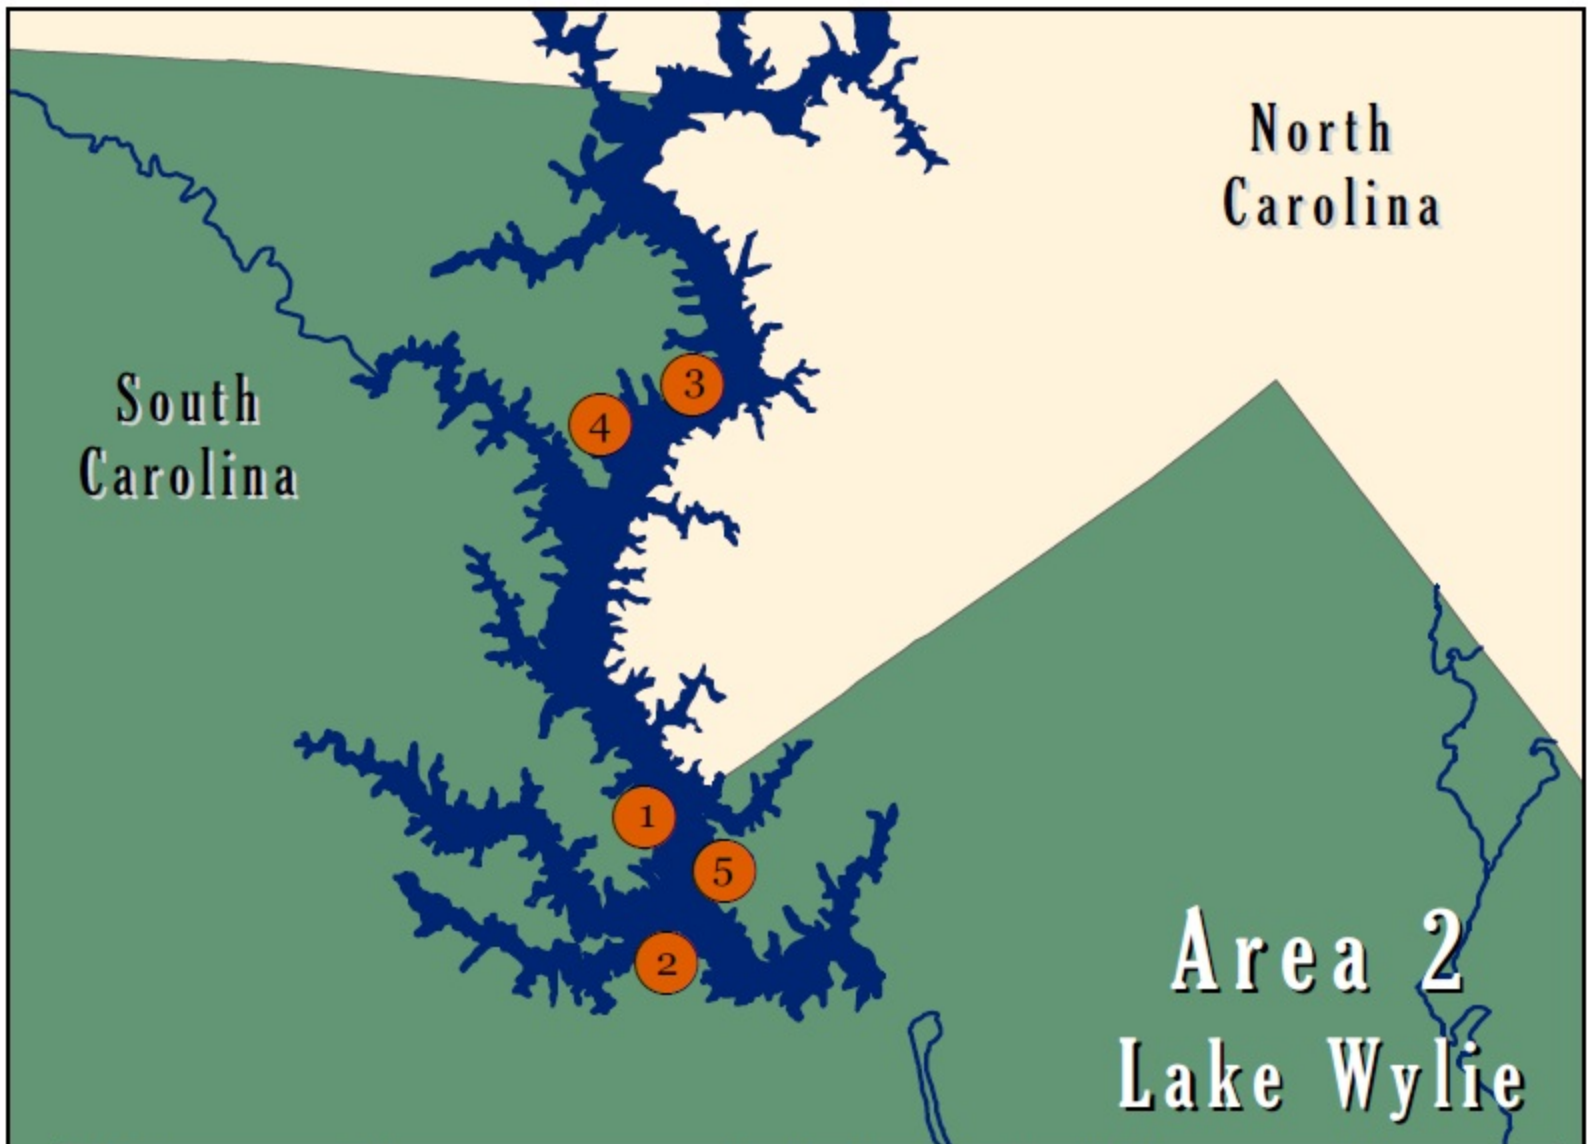

Inland South Carolina Pumpout Stations

 Marina Locations with Pumpout Facilities
 SC Certified Clean Marina Names In *Blue*

Points on the map are approximate and not intended for navigational use.
 Marina information is current as of October 2013.

Maps created by: J.Boynton, GIS Office
 Marine Resources Division, SCDNR

Label	Name	Latitude	Longitude	Phone
1	Commodore Yacht Club	35° 02' 33.34"	-81° 02' 56.61"	803-328-8803
2	Lake Club Marina	35° 01' 16.65"	-81° 02' 42.45"	803-324-2232
3	Lake Wylie Marina	35° 06' 24.84"	-81° 02' 25.69"	803-831-2101
4	River Hills Marina Club	35° 06' 03.37"	-81° 03' 25.71"	803-831-1802
5	Tega Cay Marina	35° 02' 04.31"	-81° 02' 05.35"	803-548-3715