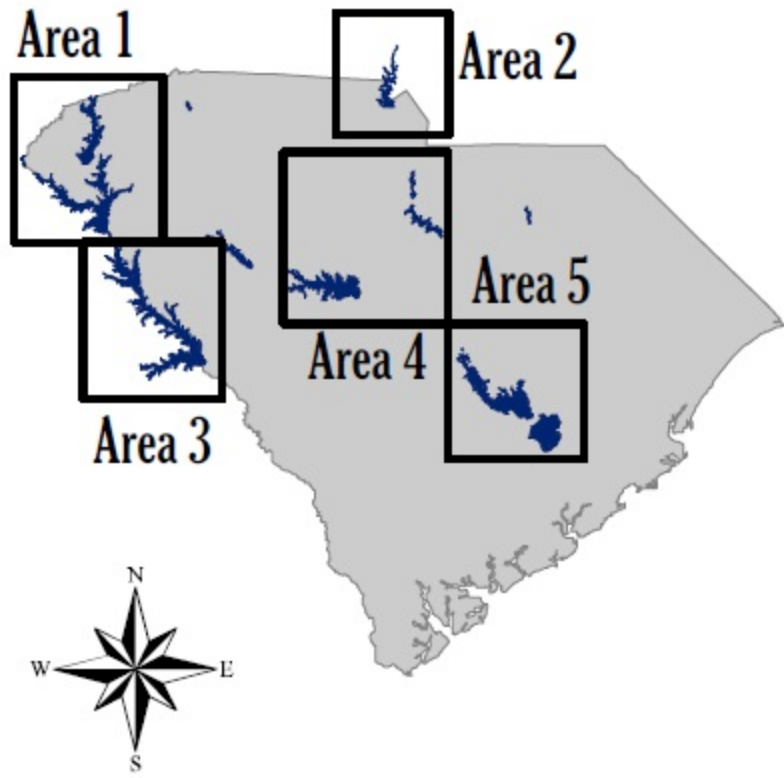

Inland South Carolina Pumpout Stations

 Marina Locations with Pumpout Facilities
 SC Certified Clean Marina Names In *Blue*

Points on the map are approximate and not intended for navigational use.
 Marina information is current as of October 2013.

Maps created by: J.Boynton, GIS Office
 Marine Resources Division, SCDNR

Label	Name	Latitude	Longitude	Phone
1	Commodore Yacht Club	35° 02' 33.34"	-81° 02' 56.61"	803-328-8803
2	Lake Club Marina	35° 01' 16.65"	-81° 02' 42.45"	803-324-2232
3	Lake Wylie Marina	35° 06' 24.84"	-81° 02' 25.69"	803-831-2101
4	River Hills Marina Club	35° 06' 03.37"	-81° 03' 25.71"	803-831-1802
5	Tega Cay Marina	35° 02' 04.31"	-81° 02' 05.35"	803-548-3715