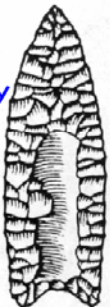

8000-3000BC

Late Archaic

4000-3000BC

*Square stemmed Savannah River points, steatite pots
and objects, inland shell middens*

Middle Archaic

6000-4000BC

*Morrow Mountain, Guilford, and square stemmed points,
atl-atl weights, increased plant use*

12,000-8,000BC

Fluted Clovis, Simpson, Suwannee and Dalton points.

Pre-Paleoindian

17,000-12,000BC?

No clear diagnostics. Simple bifaces have been found

Small
Triangular

Stemmed
Woodland
Pointe

Yadkin/ Larger
Triangular

Savannah
River

Guilford

Morrow
Mountain

Palmer

Hardaway

Clovis

Burnished/
Applique

Complicated
Stamped

Cord Marked

Fabric
Impressed

Check Stamped

Punctate

Plain

Date ranges used in this chart are approximate