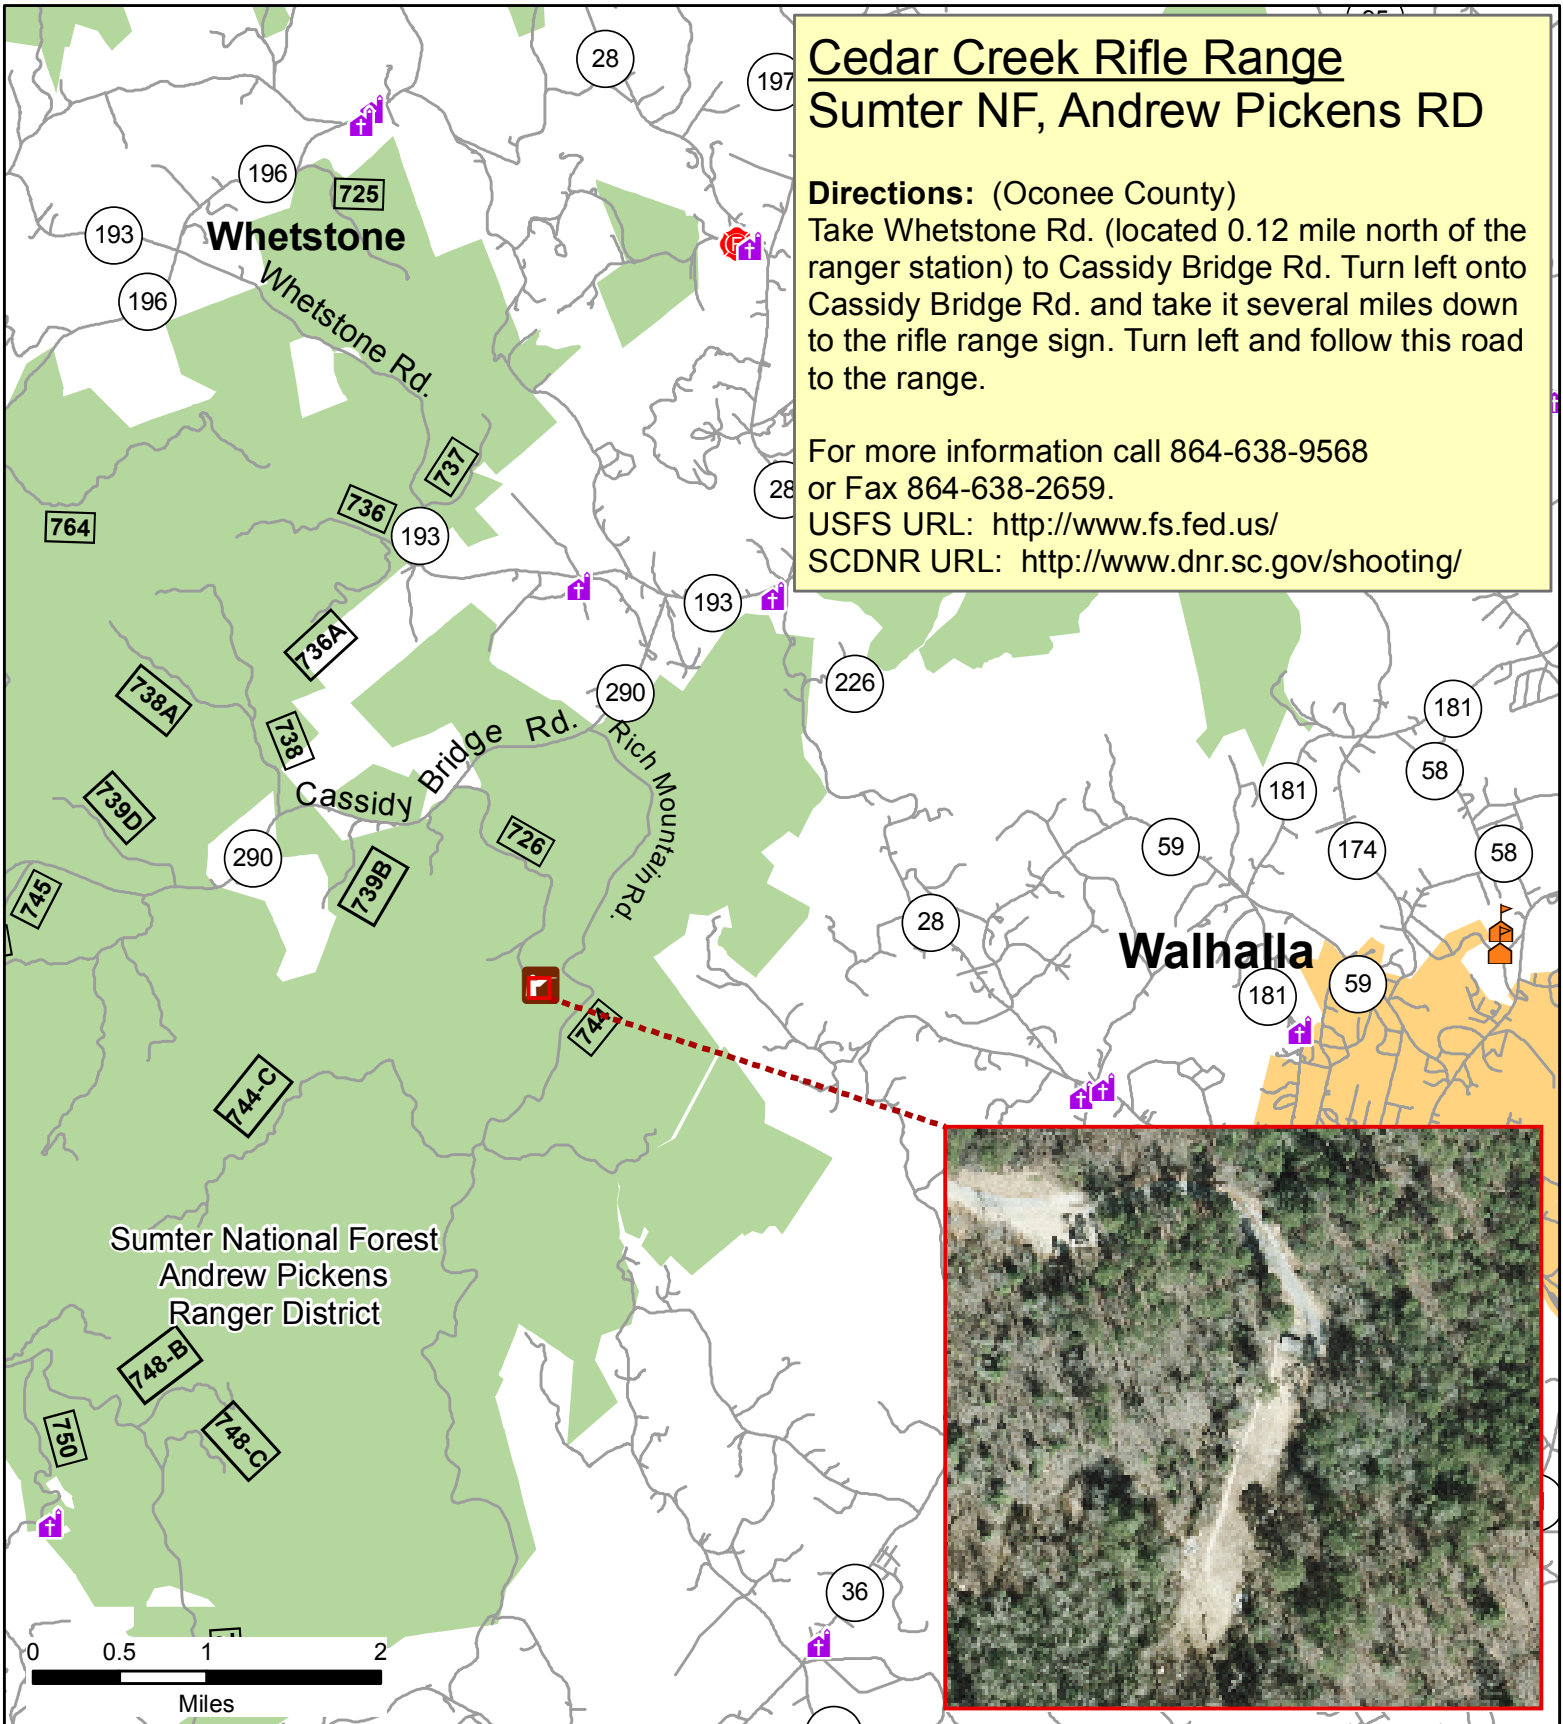

Cedar Creek Rifle Range Sumter NF, Andrew Pickens RD

Directions: (Oconee County)
Take Whetstone Rd. (located 0.12 mile north of the ranger station) to Cassidy Bridge Rd. Turn left onto Cassidy Bridge Rd. and take it several miles down to the rifle range sign. Turn left and follow this road to the range.

For more information call 864-638-9568
or Fax 864-638-2659.

USFS URL: <http://www.fs.fed.us/>
SCDNR URL: <http://www.dnr.sc.gov/shooting/>

South Carolina
Department of Natural Resources
Technology Development Program
Columbia, South Carolina
URL: <http://www.dnr.sc.gov>

June 2010

DNR

Rifle Range	Interstate	DNR Managed Property
Hospital	US Highway	WMA Property
College/University	Street	Heritage Preserve
School	Railroad	
Church	Municipality	
Fire Station