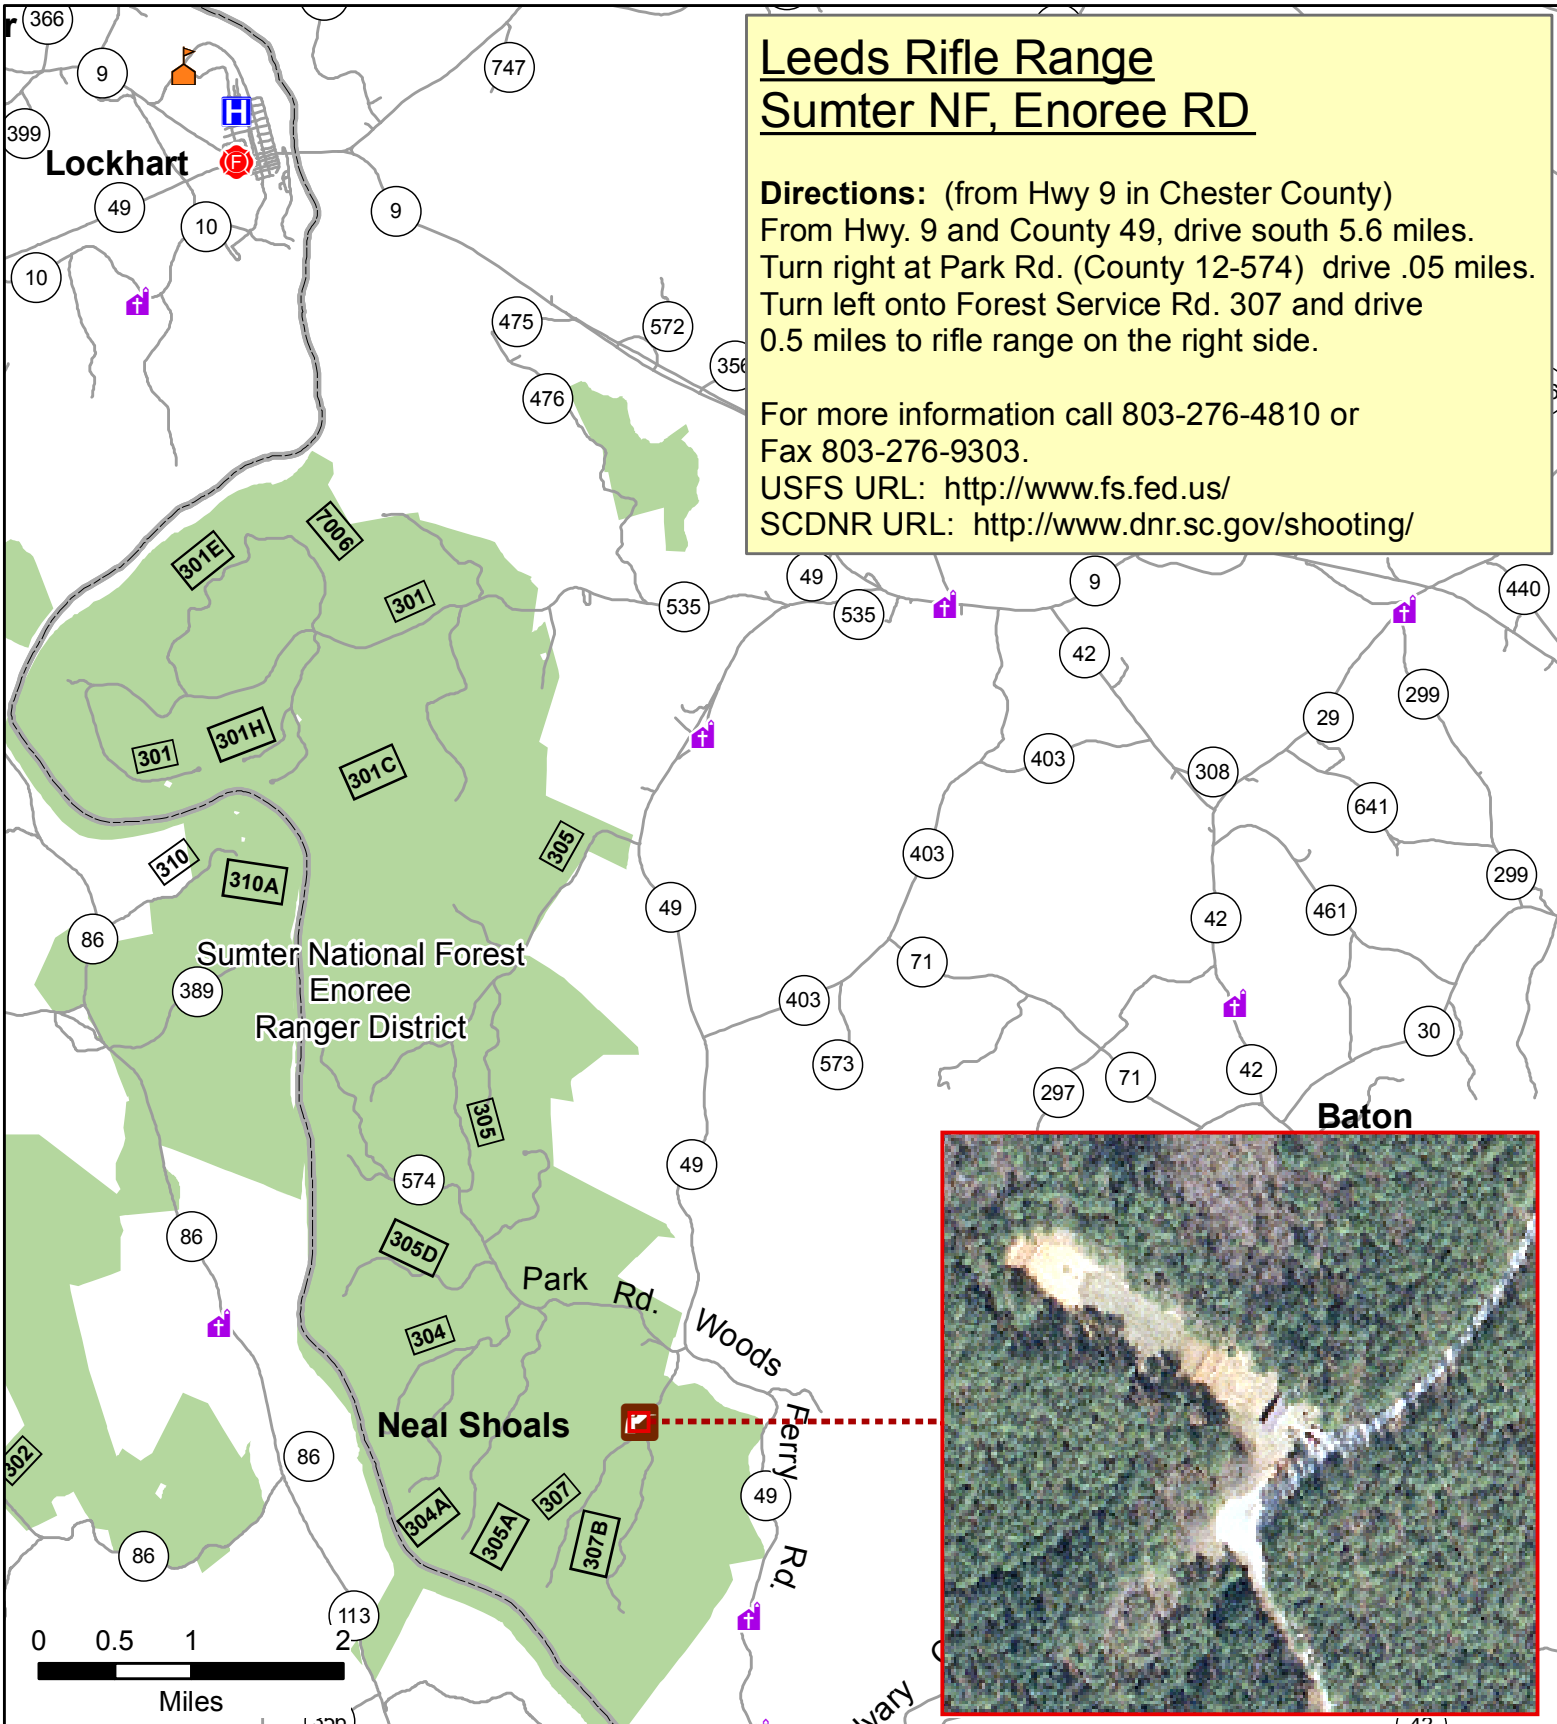

Leeds Rifle Range Sumter NF, Enoree RD

Directions: (from Hwy 9 in Chester County)
From Hwy. 9 and County 49, drive south 5.6 miles.
Turn right at Park Rd. (County 12-574) drive .05 miles.
Turn left onto Forest Service Rd. 307 and drive
0.5 miles to rifle range on the right side.

For more information call 803-276-4810 or
Fax 803-276-9303.

USFS URL: <http://www.fs.fed.us/>
SCDNR URL: <http://www.dnr.sc.gov/shooting/>

South Carolina
Department of Natural Resources
Technology Development Program
Columbia, South Carolina
URL: <http://www.dnr.sc.gov>

DNR

June 2010

Rifle Range

Hospital

College/University

School

Church

Fire Station

Interstate

US Highway

Street

Railroad

Municipality

DNR Managed Property

WMA Property

Heritage Preserve