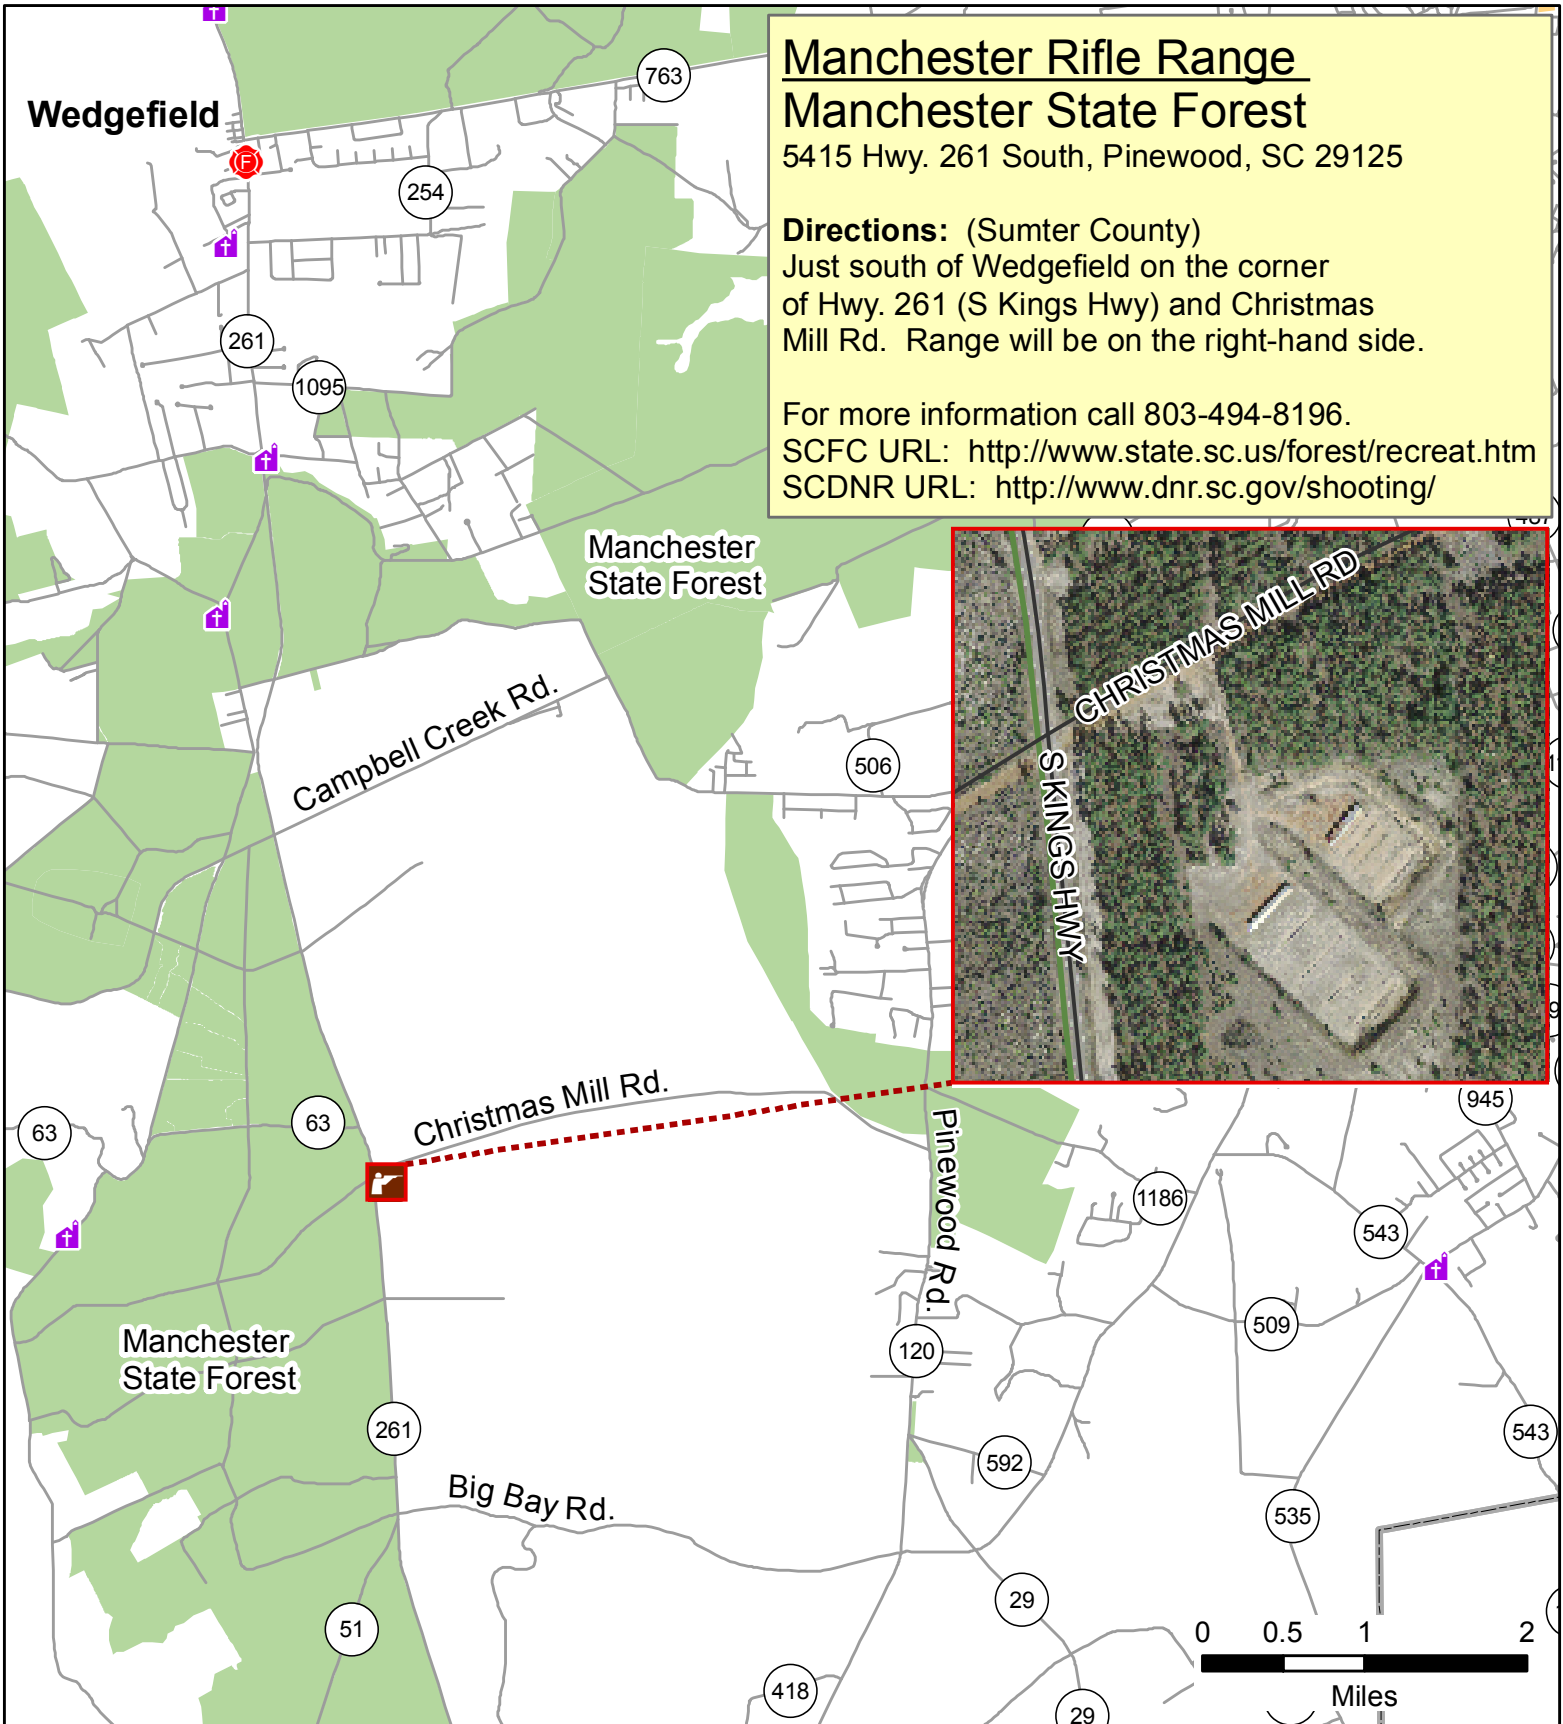

Wedgfield

Manchester Rifle Range Manchester State Forest

5415 Hwy. 261 South, Pinewood, SC 29125

Directions: (Sumter County)
Just south of Wedgfield on the corner of Hwy. 261 (S Kings Hwy) and Christmas Mill Rd. Range will be on the right-hand side.

For more information call 803-494-8196.
SCFC URL: <http://www.state.sc.us/forest/recreat.htm>
SCDNR URL: <http://www.dnr.sc.gov/shooting/>

South Carolina
Department of Natural Resources
Technology Development Program
Columbia, South Carolina
URL: <http://www.dnr.sc.gov>

DNR

June 2010

- Rifle Range
- Hospital
- College/University
- School
- Church
- Fire Station
- Interstate
- US Highway
- Street
- Railroad
- Municipality

DNR Managed Property

- WMA Property
- Heritage Preserve