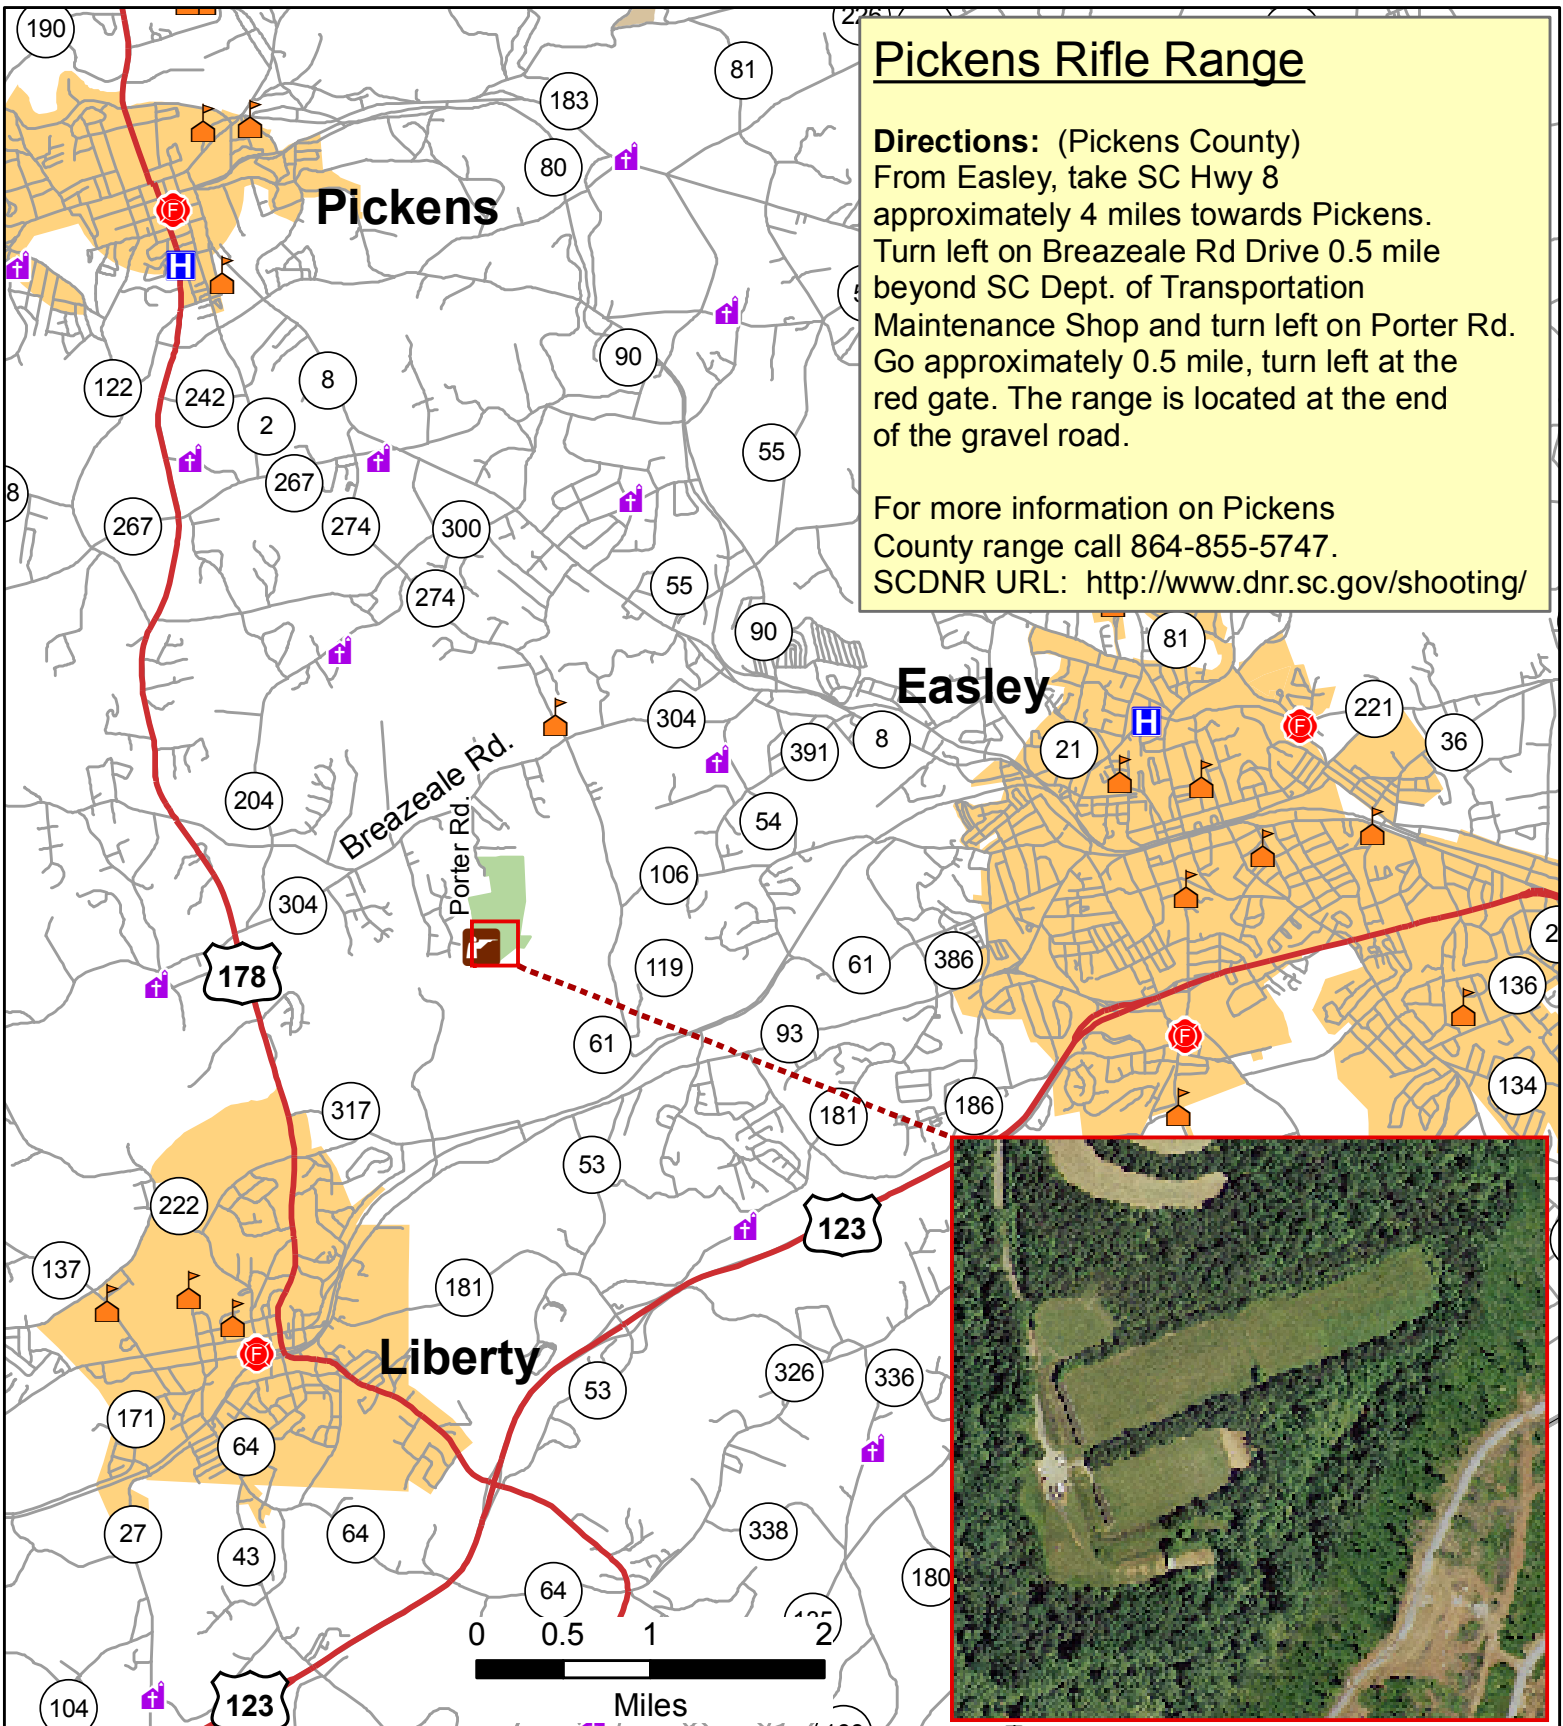

Pickens Rifle Range

Directions: (Pickens County)
From Easley, take SC Hwy 8 approximately 4 miles towards Pickens. Turn left on Breazeale Rd Drive 0.5 mile beyond SC Dept. of Transportation Maintenance Shop and turn left on Porter Rd. Go approximately 0.5 mile, turn left at the red gate. The range is located at the end of the gravel road.

For more information on Pickens County range call 864-855-5747.
SCDNR URL: <http://www.dnr.sc.gov/shooting/>

South Carolina
Department of Natural Resources
Technology Development Program
Columbia, South Carolina
URL: <http://www.dnr.sc.gov>

DNR

June 2010

Rifle Range

Hospital

College/University

School

Church

Fire Station

Interstate

US Highway

Street

Railroad

Municipality

DNR Managed Property

WMA Property

Heritage Preserve