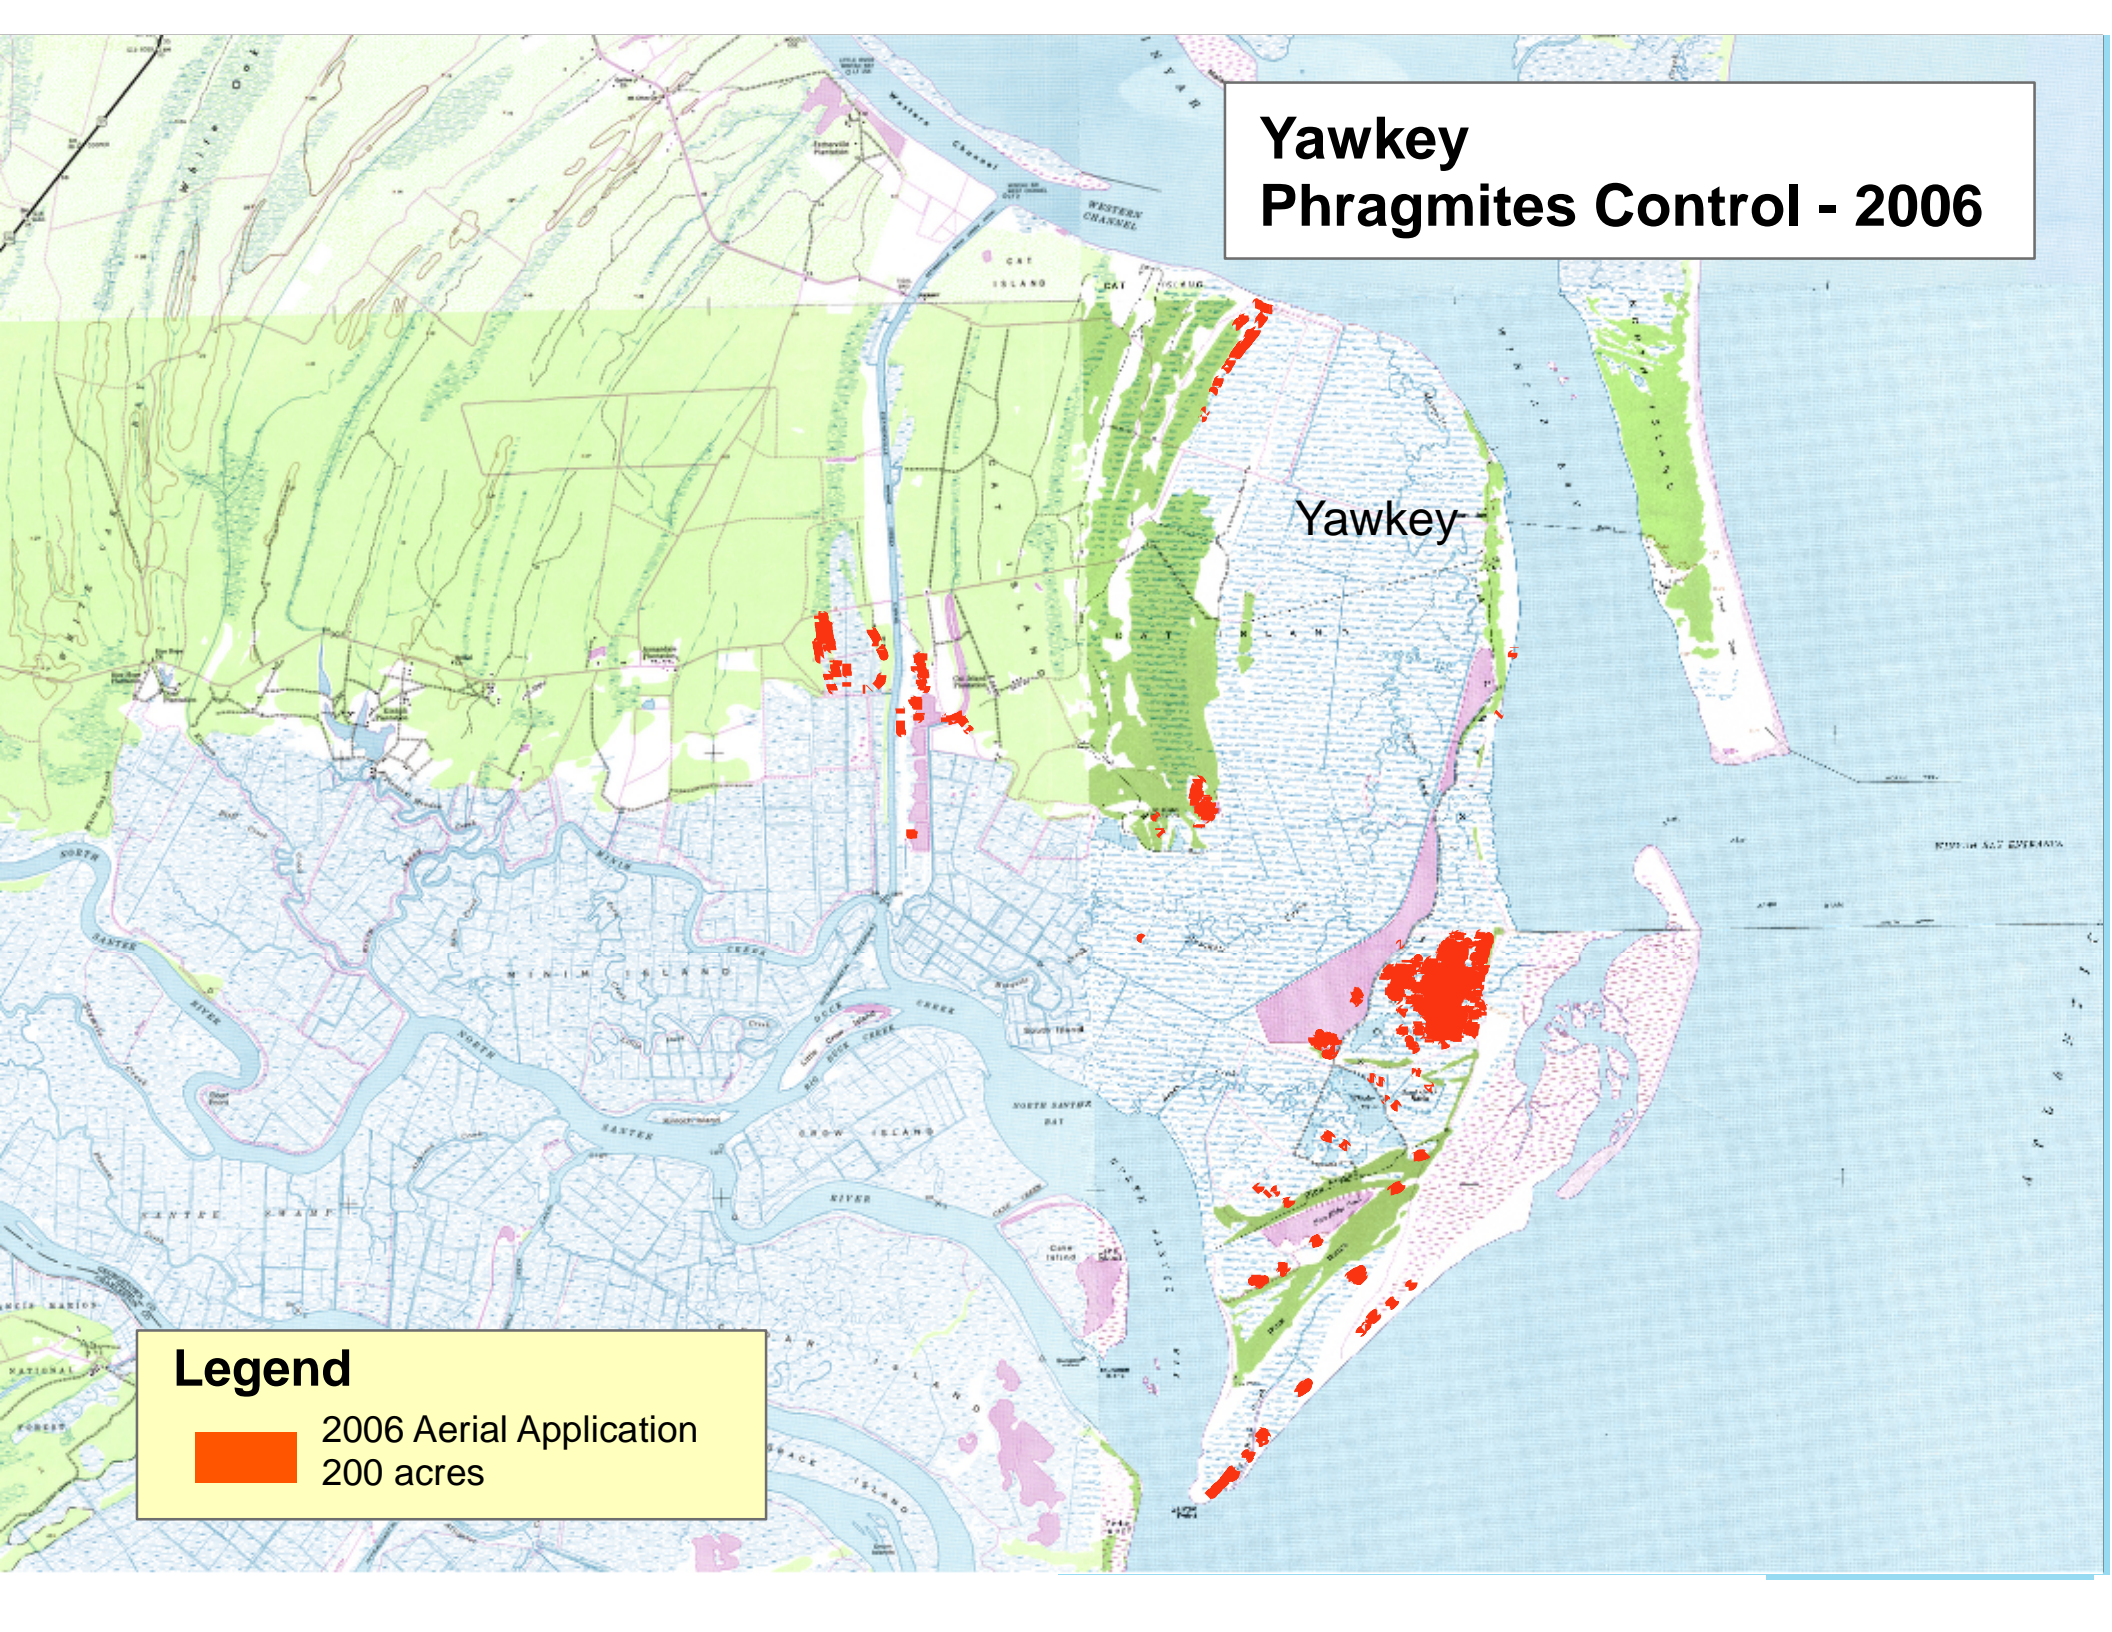

Yawkey Phragmites Control - 2006

Legend

-  2006 Aerial Application
200 acres