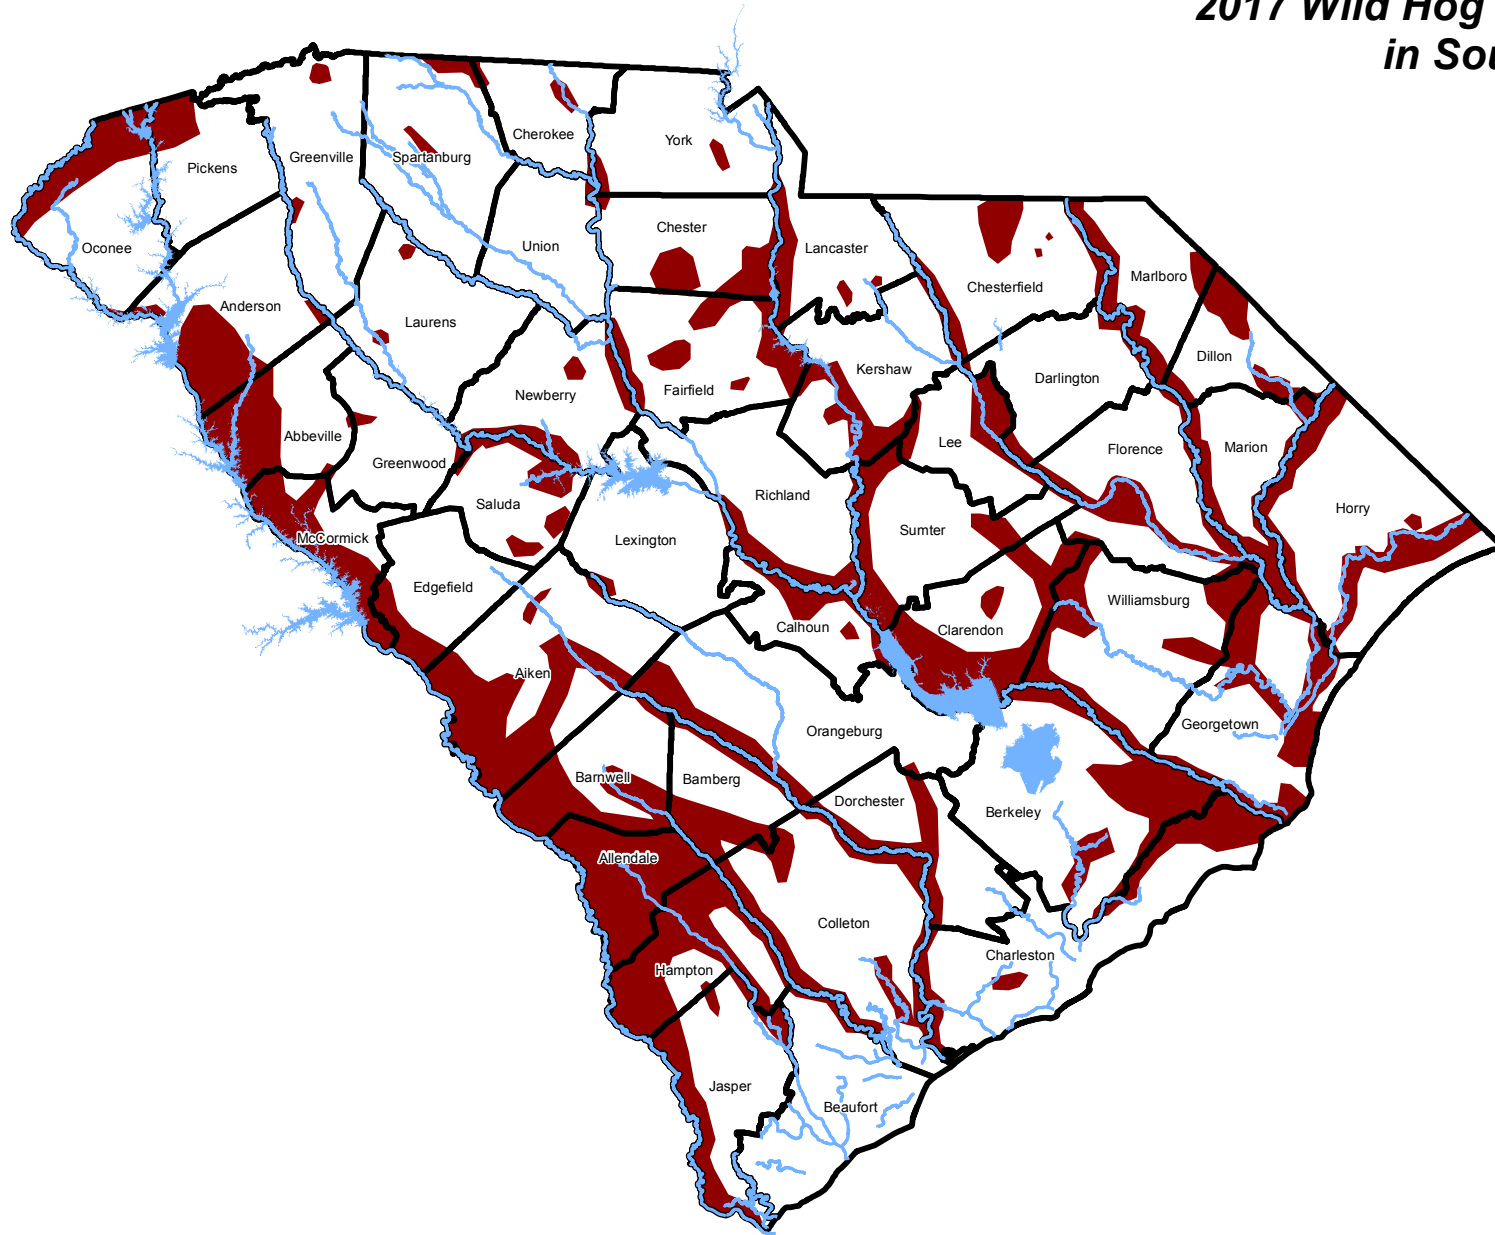

# 2017 Wild Hog Distribution in South Carolina

- Major Rivers
- Major Lakes
- Approximate Wild Hog Distribution
- County Boundaries

South Carolina  
Department of Natural Resources  
Technology Development Program  
Columbia, South Carolina